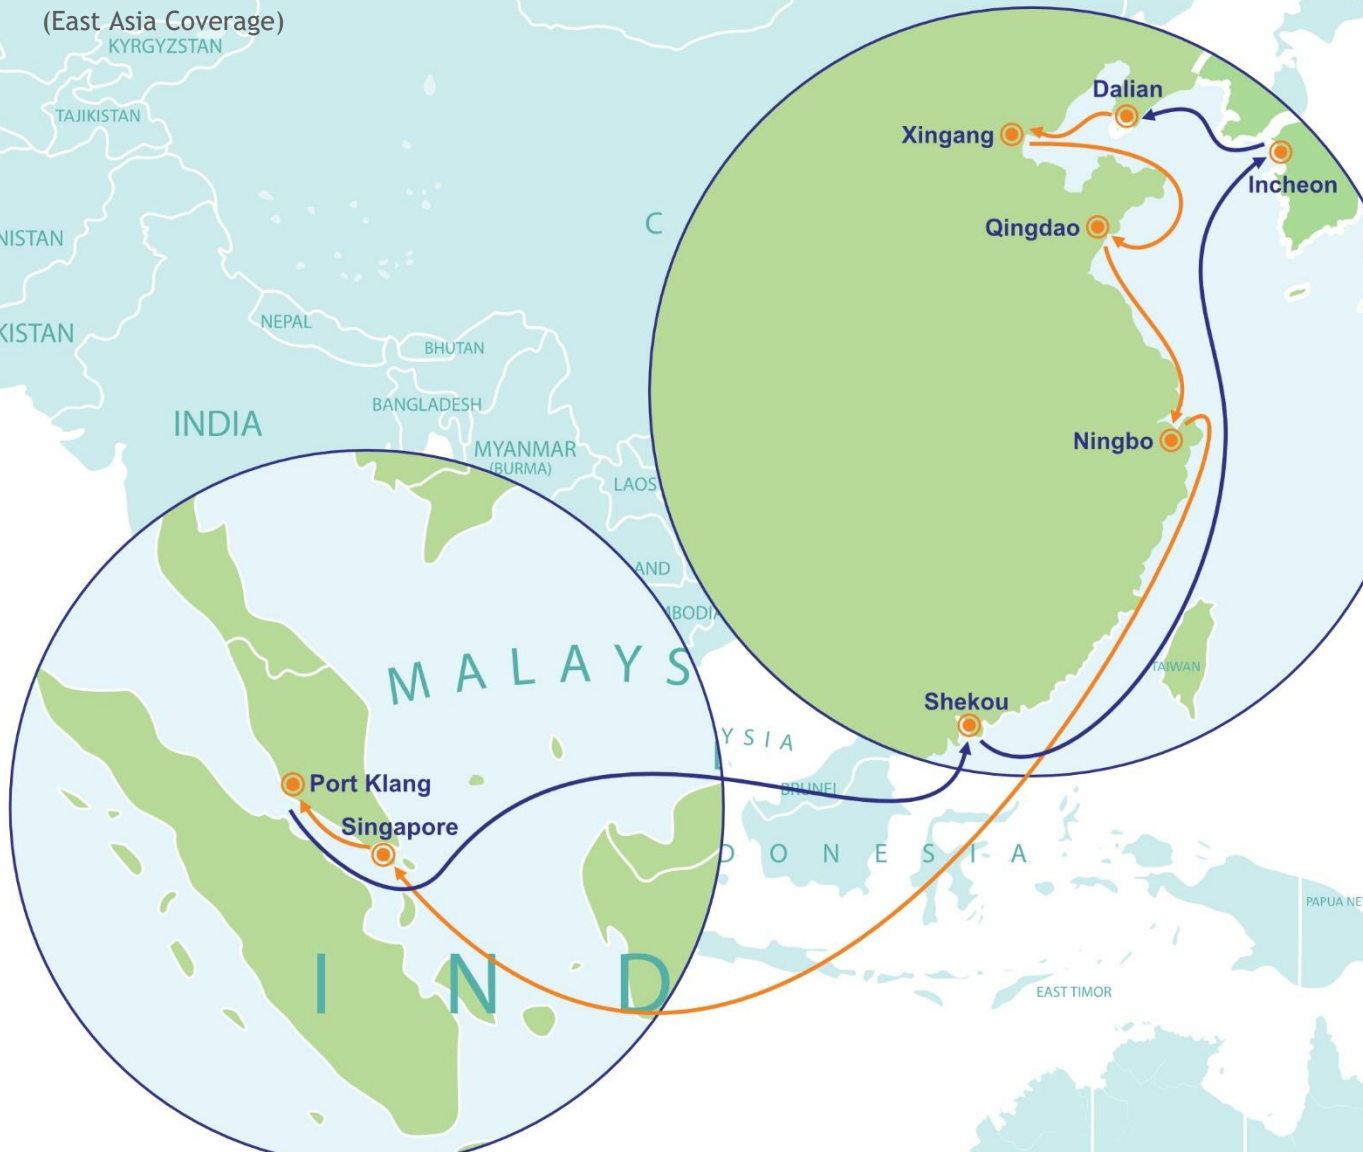

NCX

- North China X-PRESS
(East Asia Coverage)

Service Rotation

Port Rotation	Terminal	Berthing Day
Dalian	DCT	Tue/Wed
Xingang	TCT	Thu/Thu
Qingdao	QQCTN	Sat/Sun
Ningbo	NBCT1	Mon/Tue
Singapore	PSA	Mon/Tue
Port Klang	WP/NP	Wed/Fri
Shekou	MCT	Wed/Thu
Incheon	HJIT	Sun/Mon
Dalian	DCT	Tue/Wed

Service Details

- 4 vessels @ 2,800 teus
- Fixed day weekly service
- Wide coverage of 3 key North China ports (Dalian, Tianjin, Qingdao)
- Provide competitive transit time and movement between China and Korea ports
- Connecting Far East to Middle East, South East Asia and Indian subcontinent regions via Singapore and Port Klang

NCX - Mombasa Far East X-PRESS (East Asia Coverage)

POD \ POL	Dalian	Xingang	Qingdao	Ningbo	Singapore	Port Klang	Shekou	Incheon
Dalian					14	11		1
Xingang					16	13		3
Qingdao					18	15		5
Ningbo					21	17		7
Singapore	12	11	8	6				14
Port Klang	14	13	10	8	1			16
Shekou					8	5		
Incheon					12	9	3	