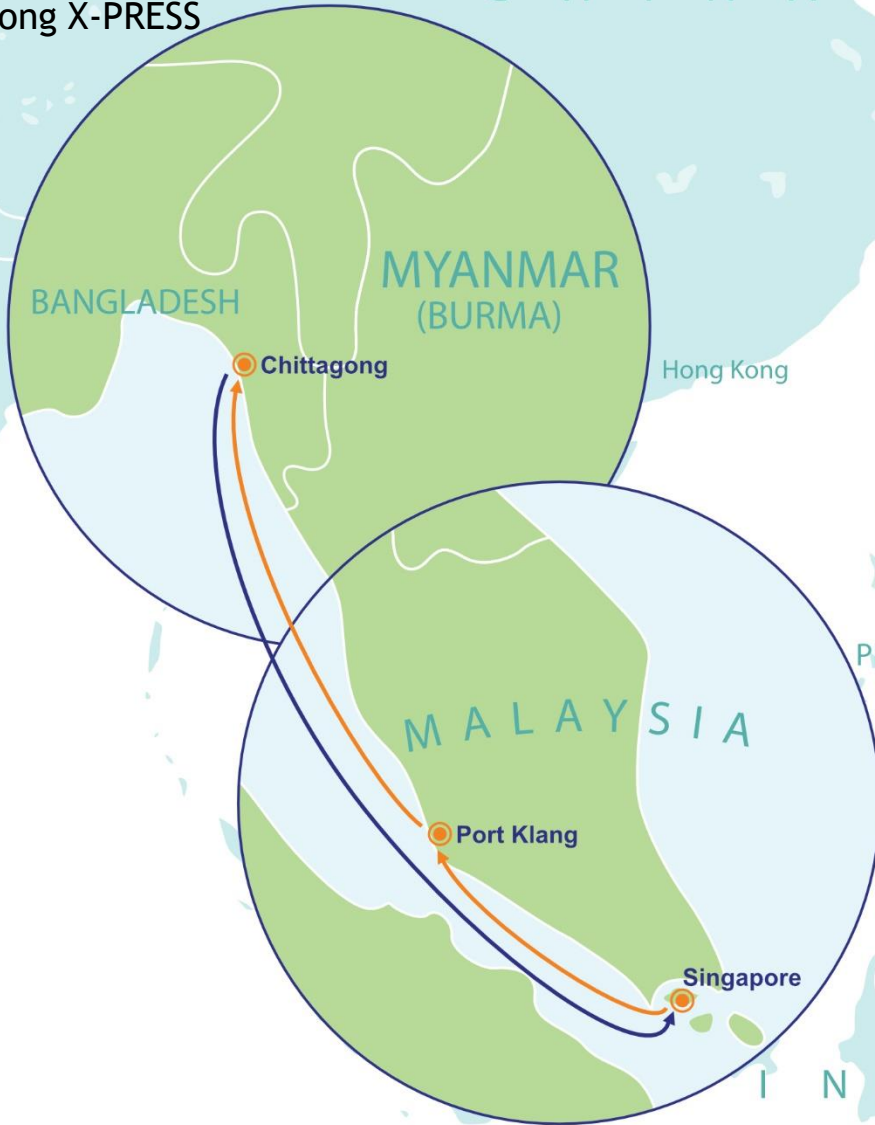

# SCX

- Straits Chittagong X-PRESS  
(South Asia Coverage)

### Service Rotation

Port Rotation	Terminal	Berthing Day
Singapore	PSA	No fixed day
Port Klang	NP/WP	
Chittagong	GCB/NCT/CCT	
Singapore	PSA	

### Service Details

- 12 vessels @ 1,500 - 2,300 teus
- Multiple sailings per week - every 2 to 3 days
- Direct service with fast transit time
- Calling both PKG North and West terminals

The Global Common Carrier

# SCX - Straits Chittagong X-PRESS (South Asia Coverage)

POD \ POL	Singapore	Port Klang	Chittagong
Singapore			5
Port Klang	1		6
Chittagong	5	4	