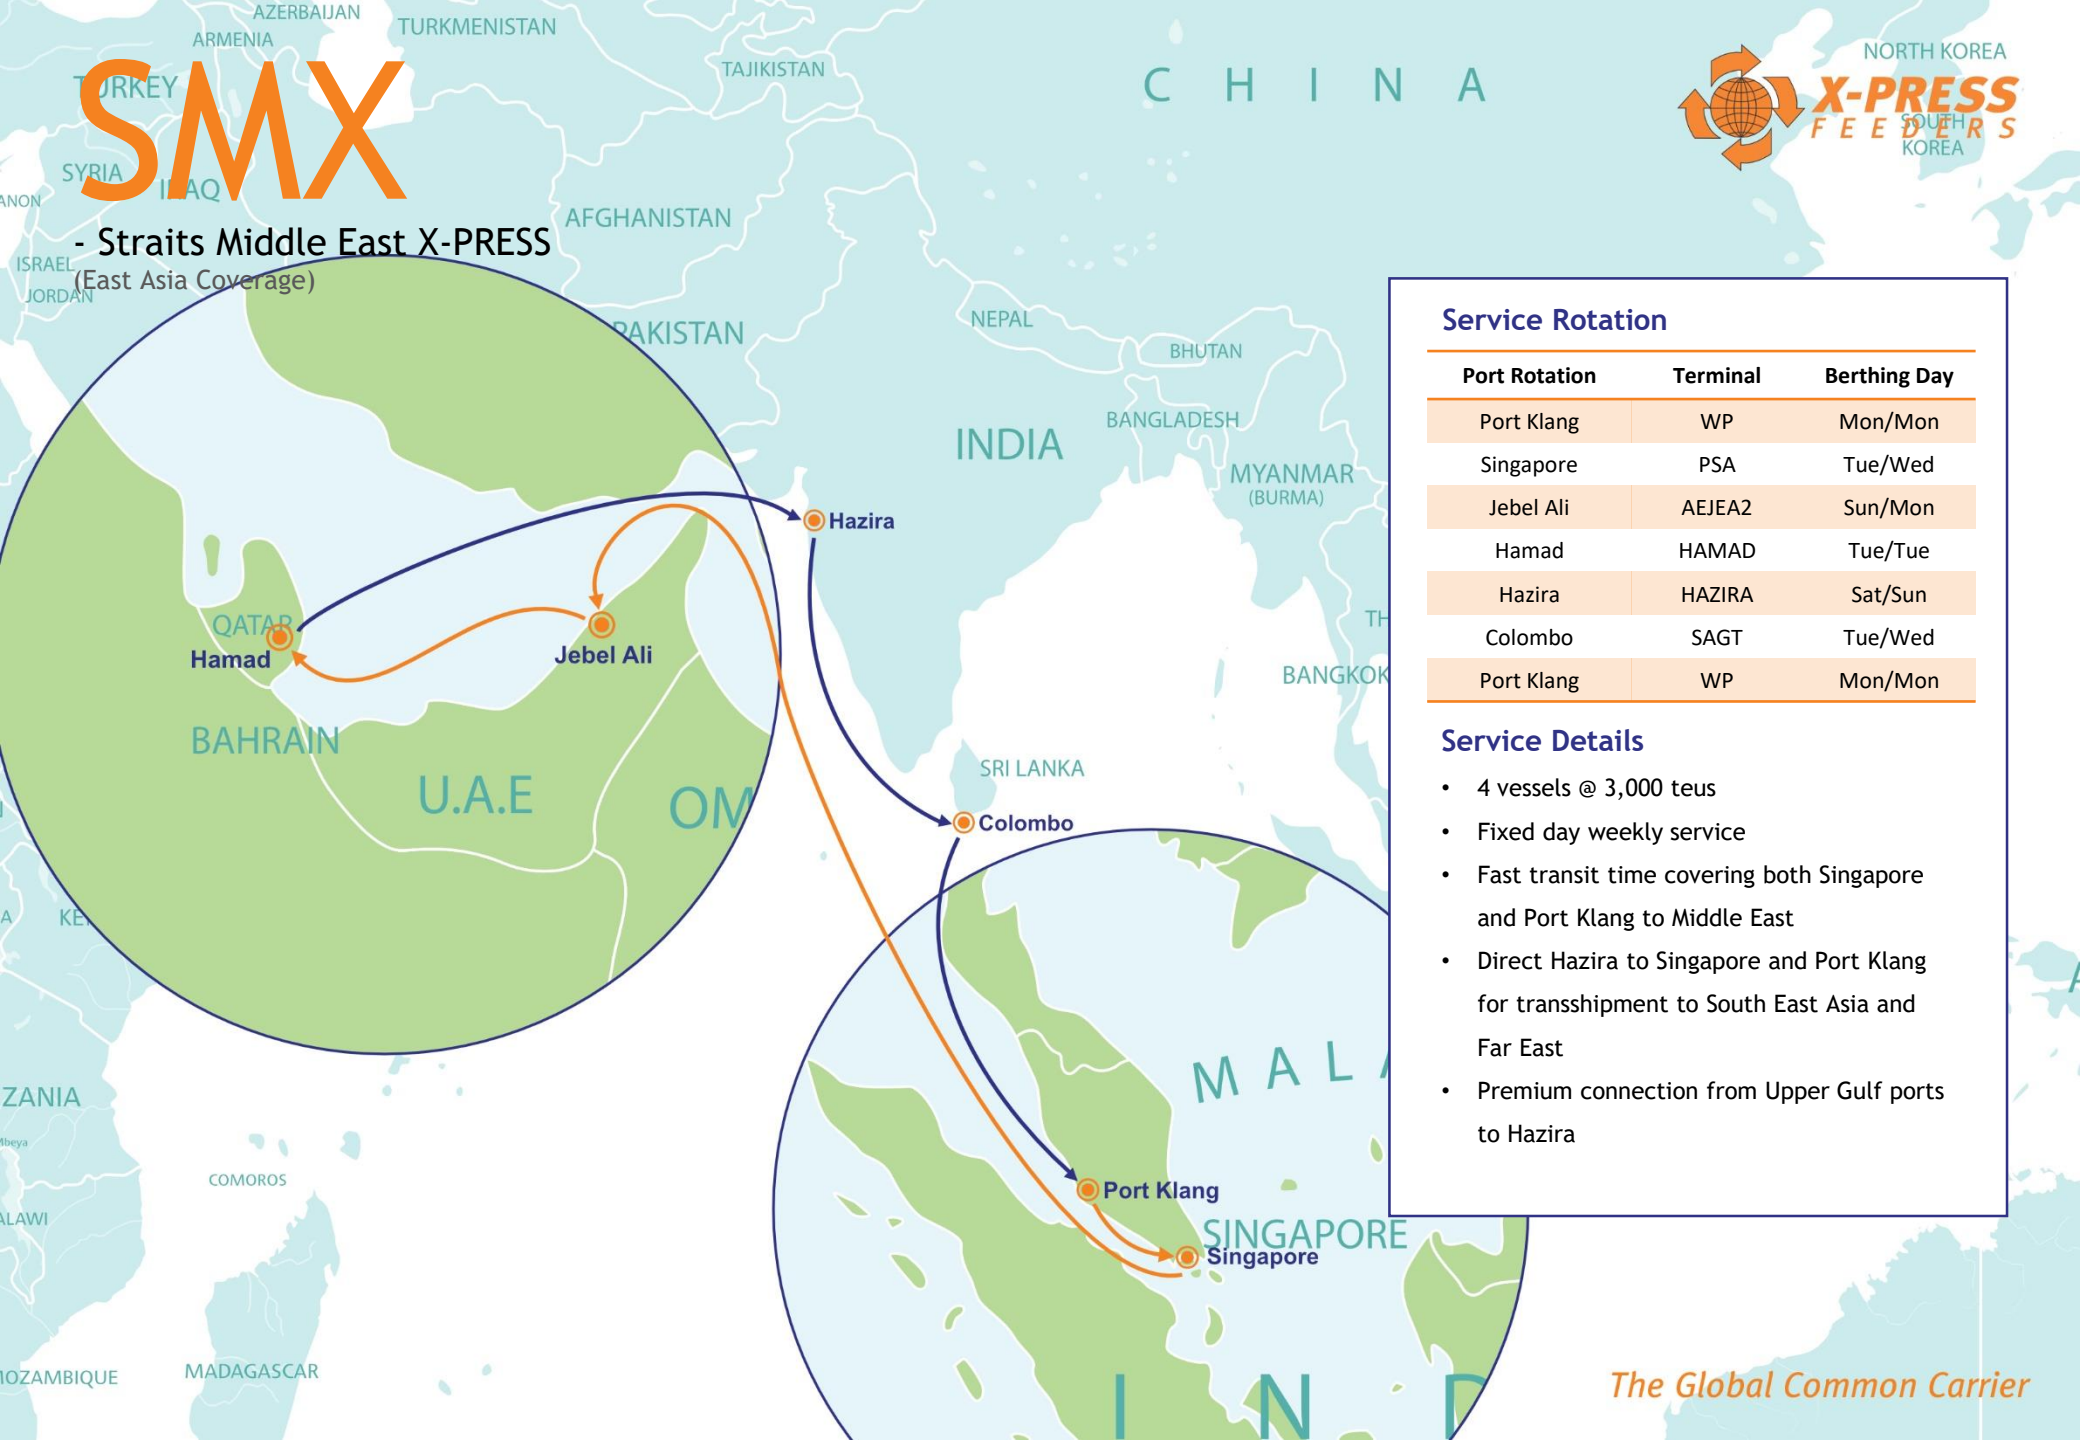

SMX

- Straits Middle East X-PRESS
(East Asia Coverage)

Service Rotation

Port Rotation	Terminal	Berthing Day
Port Klang	WP	Mon/Mon
Singapore	PSA	Tue/Wed
Jebel Ali	AEJEA2	Sun/Mon
Hamad	HAMAD	Tue/Tue
Hazira	HAZIRA	Sat/Sun
Colombo	SAGT	Tue/Wed
Port Klang	WP	Mon/Mon

Service Details

- 4 vessels @ 3,000 teus
- Fixed day weekly service
- Fast transit time covering both Singapore and Port Klang to Middle East
- Direct Hazira to Singapore and Port Klang for transshipment to South East Asia and Far East
- Premium connection from Upper Gulf ports to Hazira

SMX - Straits Middle East X-PRESS (East Asia Coverage)

POD \ POL	Port Klang	Singapore	Jebel Ali	Hamad	Hazira	Colombo
Port Klang			15	13	9	6
Singapore	1		16	14	10	7
Jebel Ali	13	11				
Hamad	15	13	1			
Hazira	19	17	5	4		
Colombo	22	20	7	7	2	