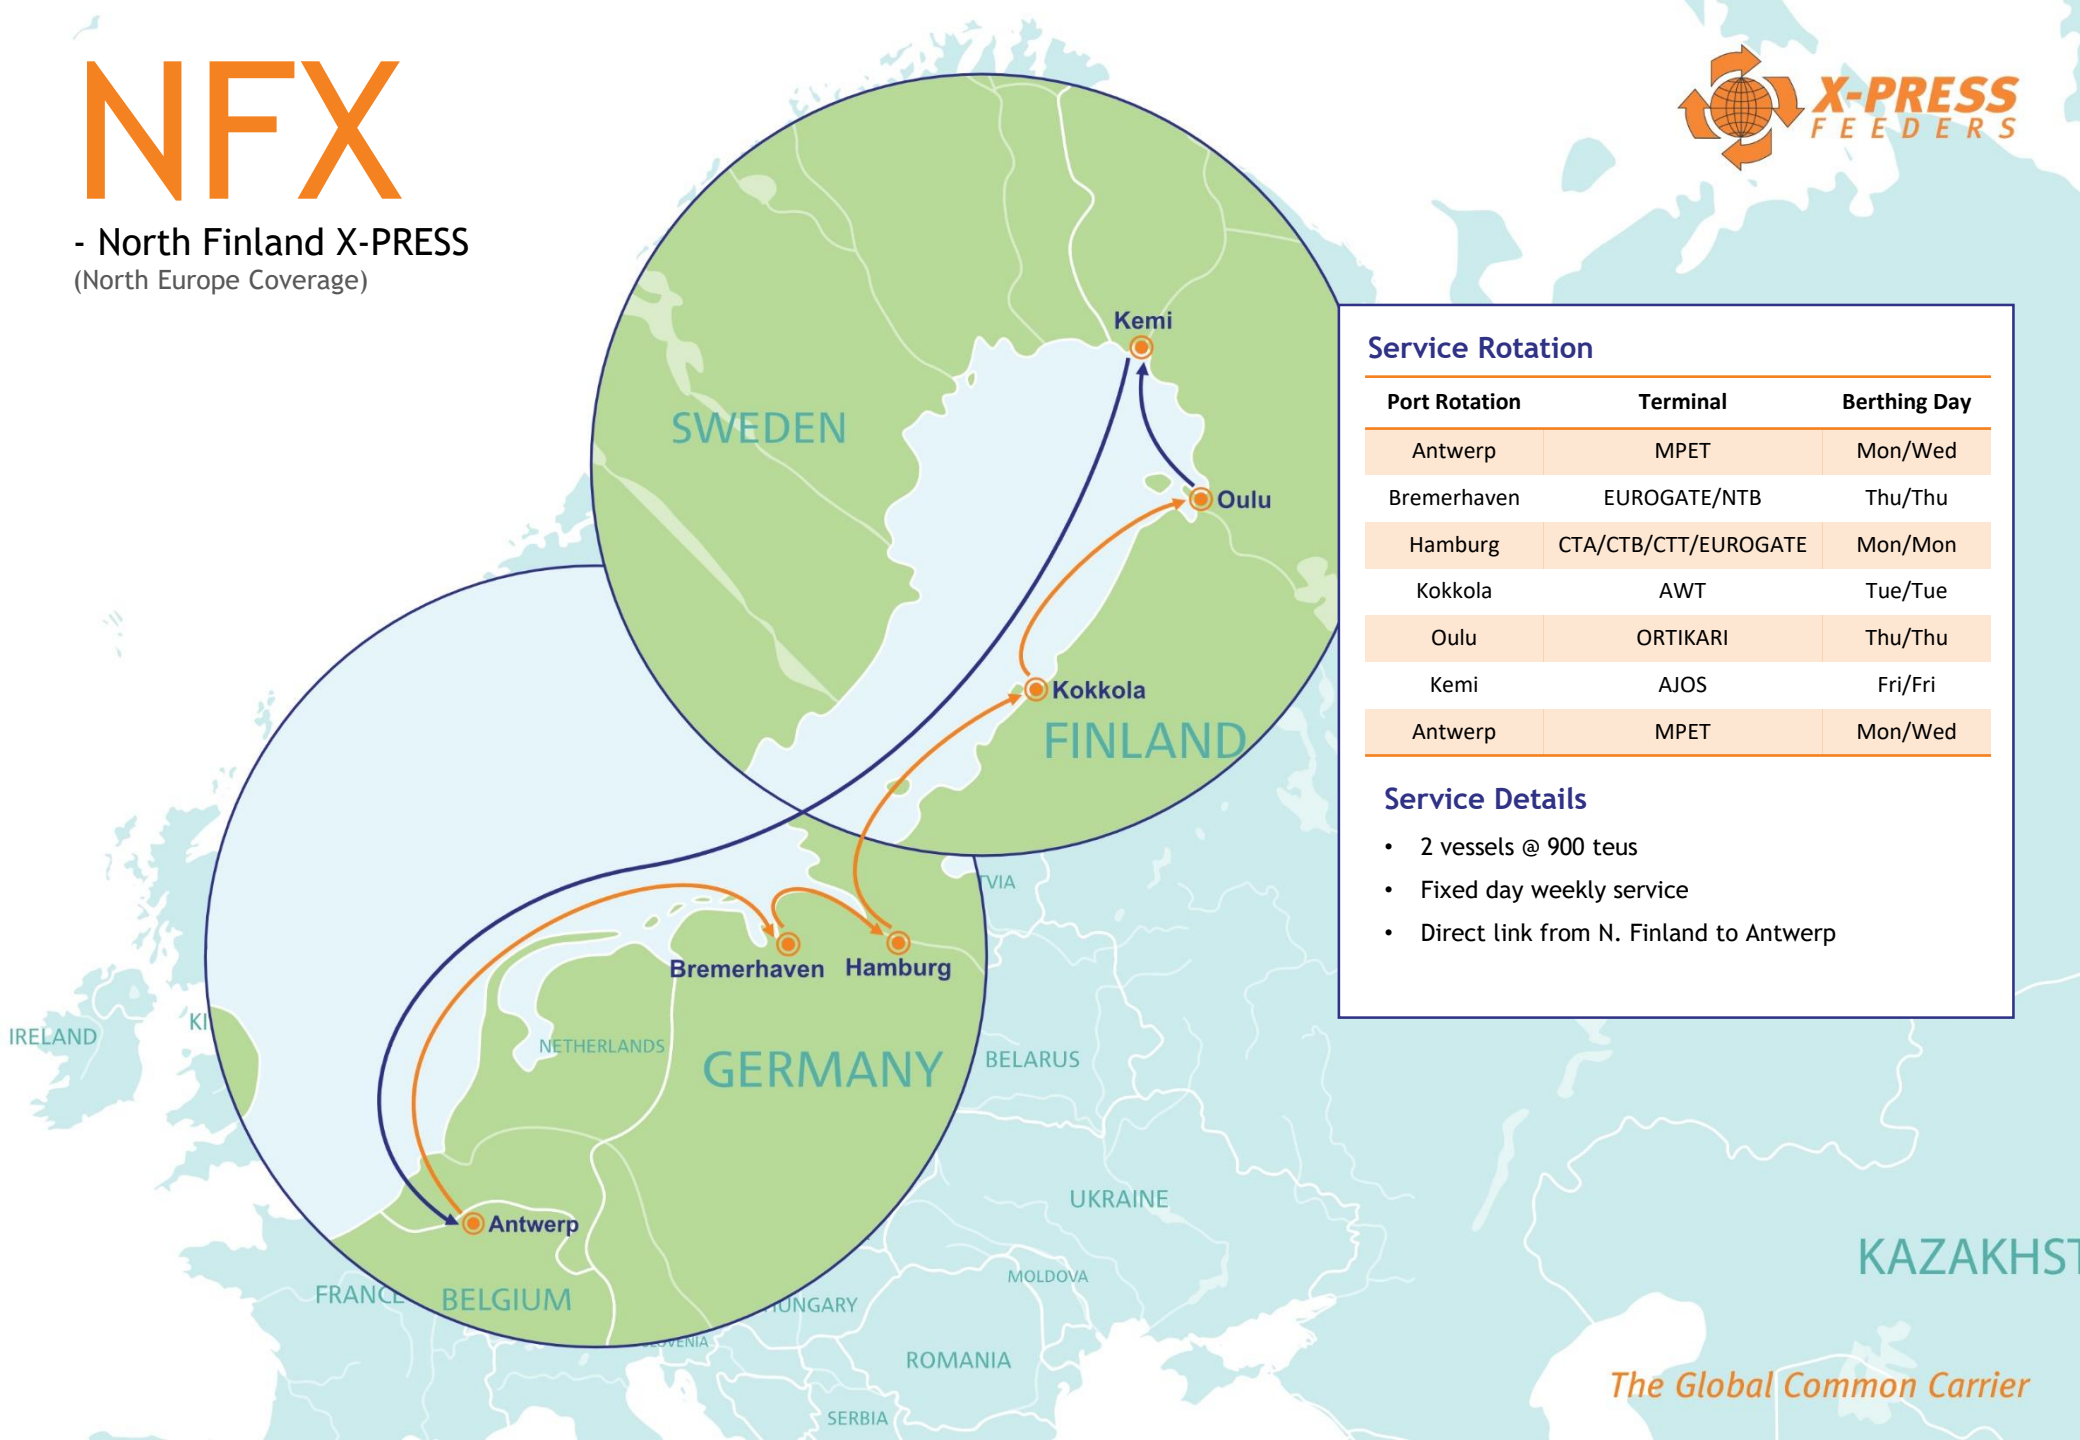

NFX

- North Finland X-PRESS
(North Europe Coverage)

Service Rotation

Port Rotation	Terminal	Berthing Day
Antwerp	MPET	Mon/Wed
Bremerhaven	EUROGATE/NTB	Thu/Thu
Hamburg	CTA/CTB/CTT/EUROGATE	Mon/Mon
Kokkola	AWT	Tue/Tue
Oulu	ORTIKARI	Thu/Thu
Kemi	AJOS	Fri/Fri
Antwerp	MPET	Mon/Wed

Service Details

- 2 vessels @ 900 teus
- Fixed day weekly service
- Direct link from N. Finland to Antwerp

NFX - North Finland X-PRESS (North Europe Coverage)

POD \ POL	Antwerp	Bremerhaven	Hamburg	Kokkola	Oulu	Kemi
Antwerp		12	13	6	7	8
Bremerhaven	1		2	7	8	9
Hamburg	2	1		8	9	10
Kokkola	8	7	6		13	12
Oulu	9	8	5	1		13
Kemi	9	8	7	2	1	