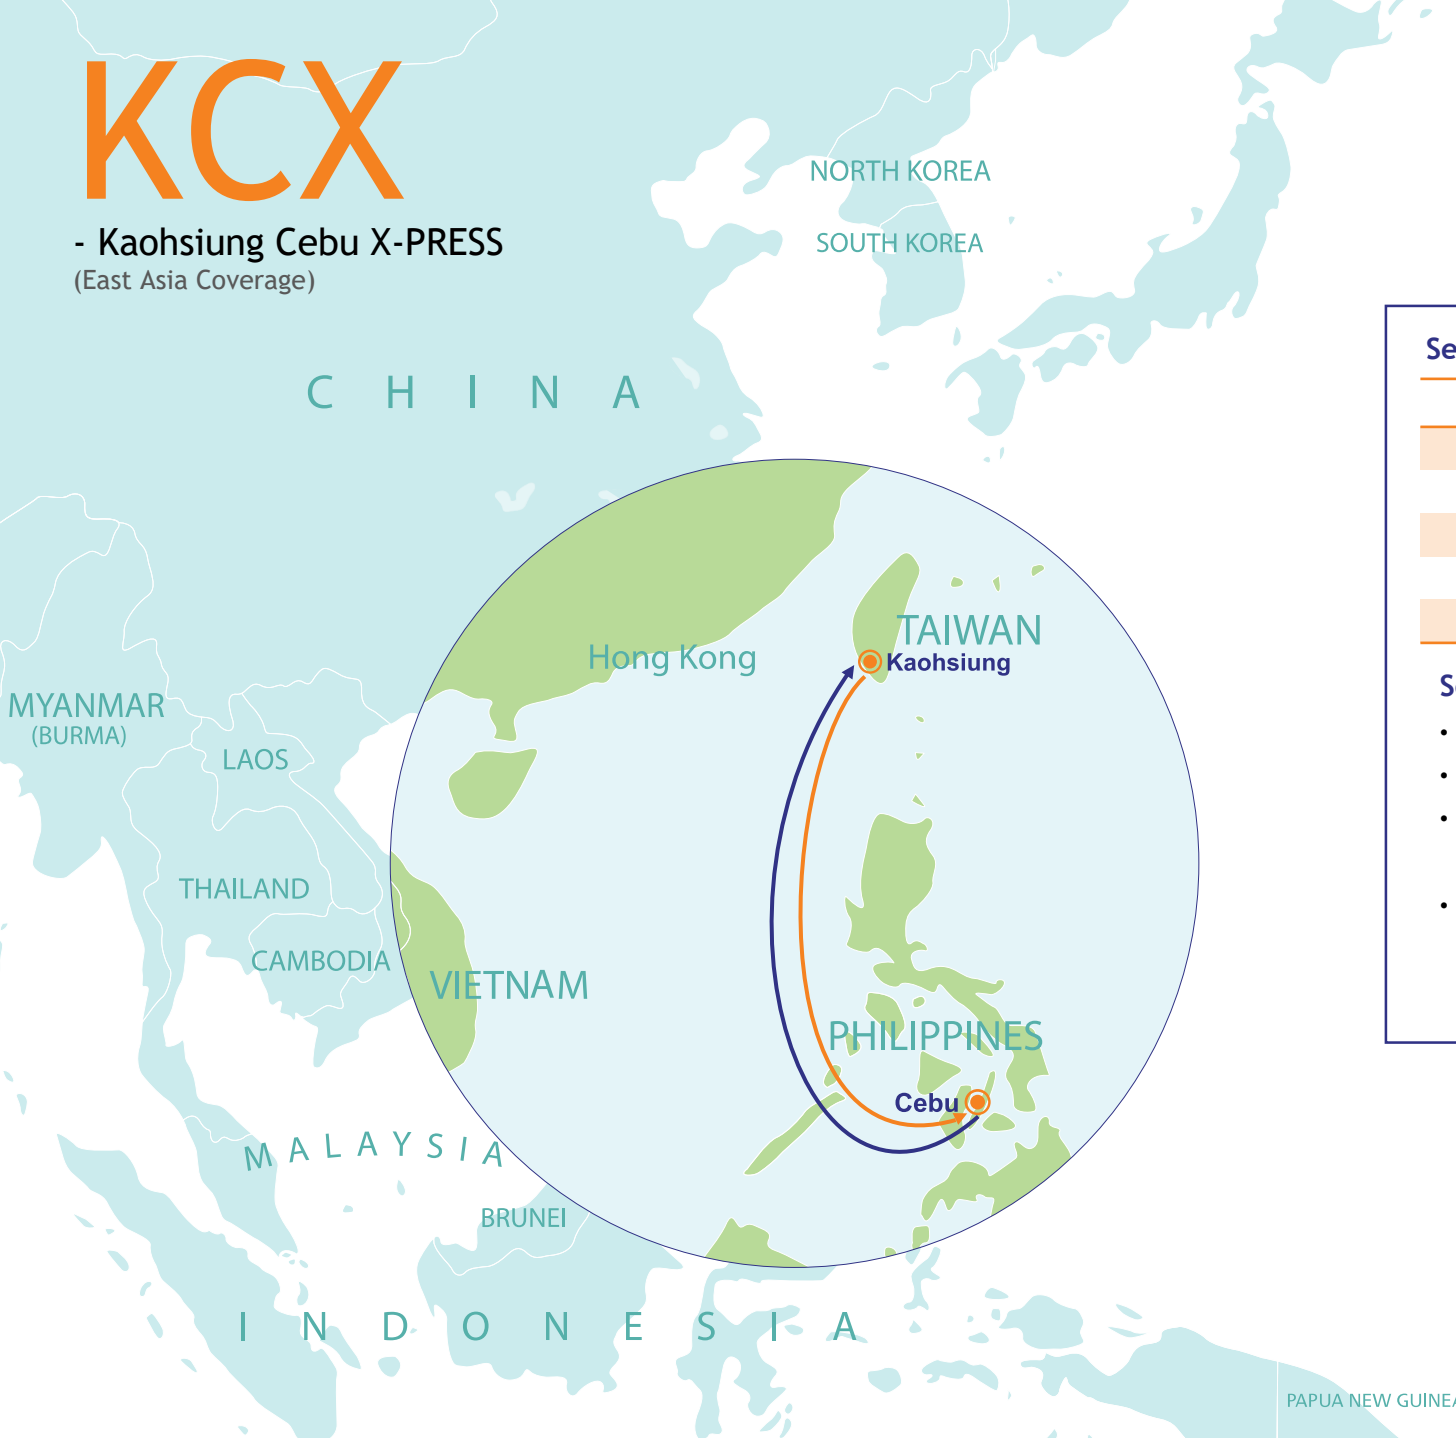

KCX

- Kaohsiung Cebu X-PRESS
(East Asia Coverage)

Service Rotation

Port Rotation	Terminal	Berthing Day
Kaohsiung	OOCL #65/66	Sun/Sun
Kaohsiung	YML #70	Mon/Mon
Cebu	OPASCOR	Thu/Fri
Kaohsiung	OOCL #65/66	Sun/Sun
Kaohsiung	YML #70	Mon/Mon

Service Details

- 1 vessel @ 1,042 teus
- Fixed day weekly service
- Reliable direct shuttle between Kaohsiung - Cebu
- Multiple terminal calls in Kaohsiung for connections

KCX - Kaohsiung Cebu X-PRESS (East Asia Coverage)

POD \ POL	Kaohsiung	Cebu
Kaohsiung		2
Cebu	3	