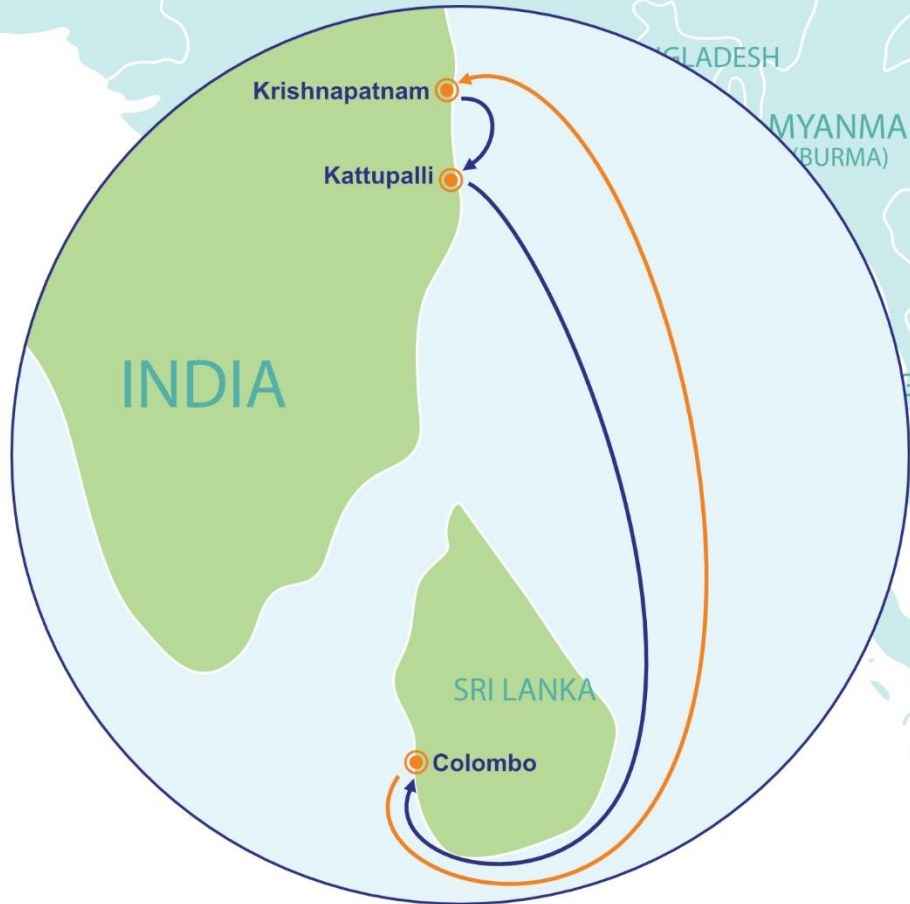

MAX 2

- Colombo Krishnapatnam Kattupalli
(South Asia Coverage)

Service Rotation

Port Rotation	Terminal	Berthing Day
Colombo	SAGT	Thu/Thu
Krishnapatnam	KPCT	Sat/Sun
Kattupalli	KICT	Mon/Tue
Colombo	SAGT	Thu/Thu

Service Details

- 3 vessels @ 4,300 - 4,800 teus
- Fixed day weekly service
- Direct service with fast transit time

MAX 2 - Colombo Krishnapatnam Kattupalli (South Asia Coverage)

POD \ POL	Colombo	Krishnapatnam	Kattupalli
Colombo		4	2
Krishnapatnam	2		
Kattupalli	3	1	