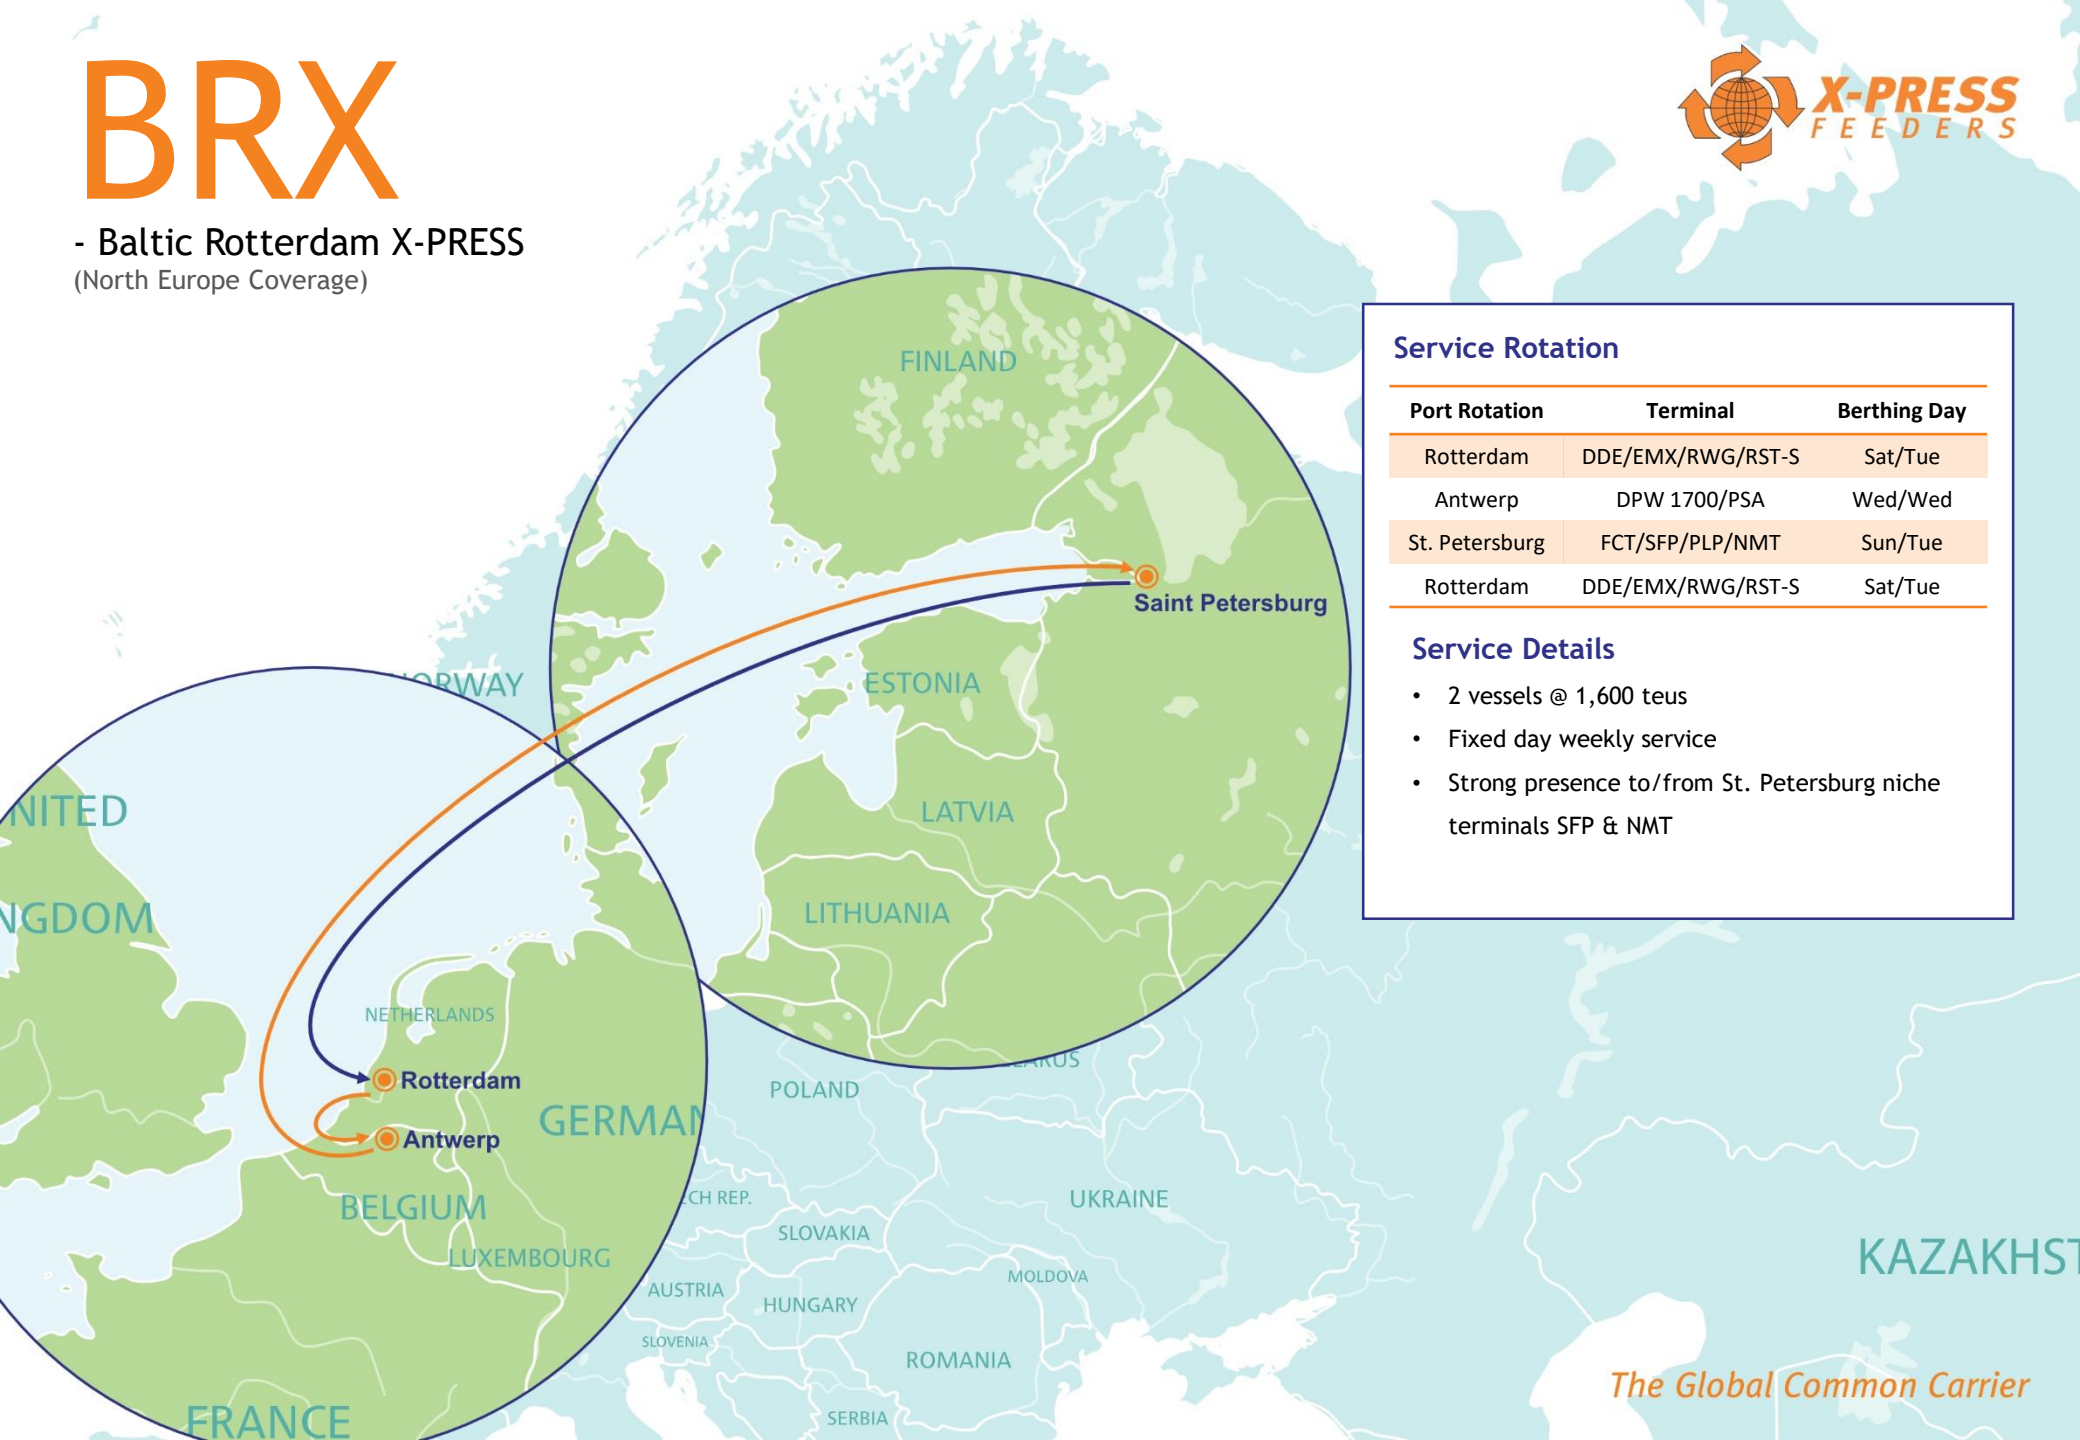

BRX

- Baltic Rotterdam X-PRESS
(North Europe Coverage)

Service Rotation

Port Rotation	Terminal	Berthing Day
Rotterdam	DDE/EMX/RWG/RST-S	Sat/Tue
Antwerp	DPW 1700/PSA	Wed/Wed
St. Petersburg	FCT/SFP/PLP/NMT	Sun/Tue
Rotterdam	DDE/EMX/RWG/RST-S	Sat/Tue

Service Details

- 2 vessels @ 1,600 teus
- Fixed day weekly service
- Strong presence to/from St. Petersburg niche terminals SFP & NMT

BRX - Baltic Rotterdam X-PRESS (North Europe Coverage)

POD \ POL	Rotterdam	Antwerp	St Petersburg
Rotterdam		x	4
Antwerp	1		8
St Petersburg	5	4	