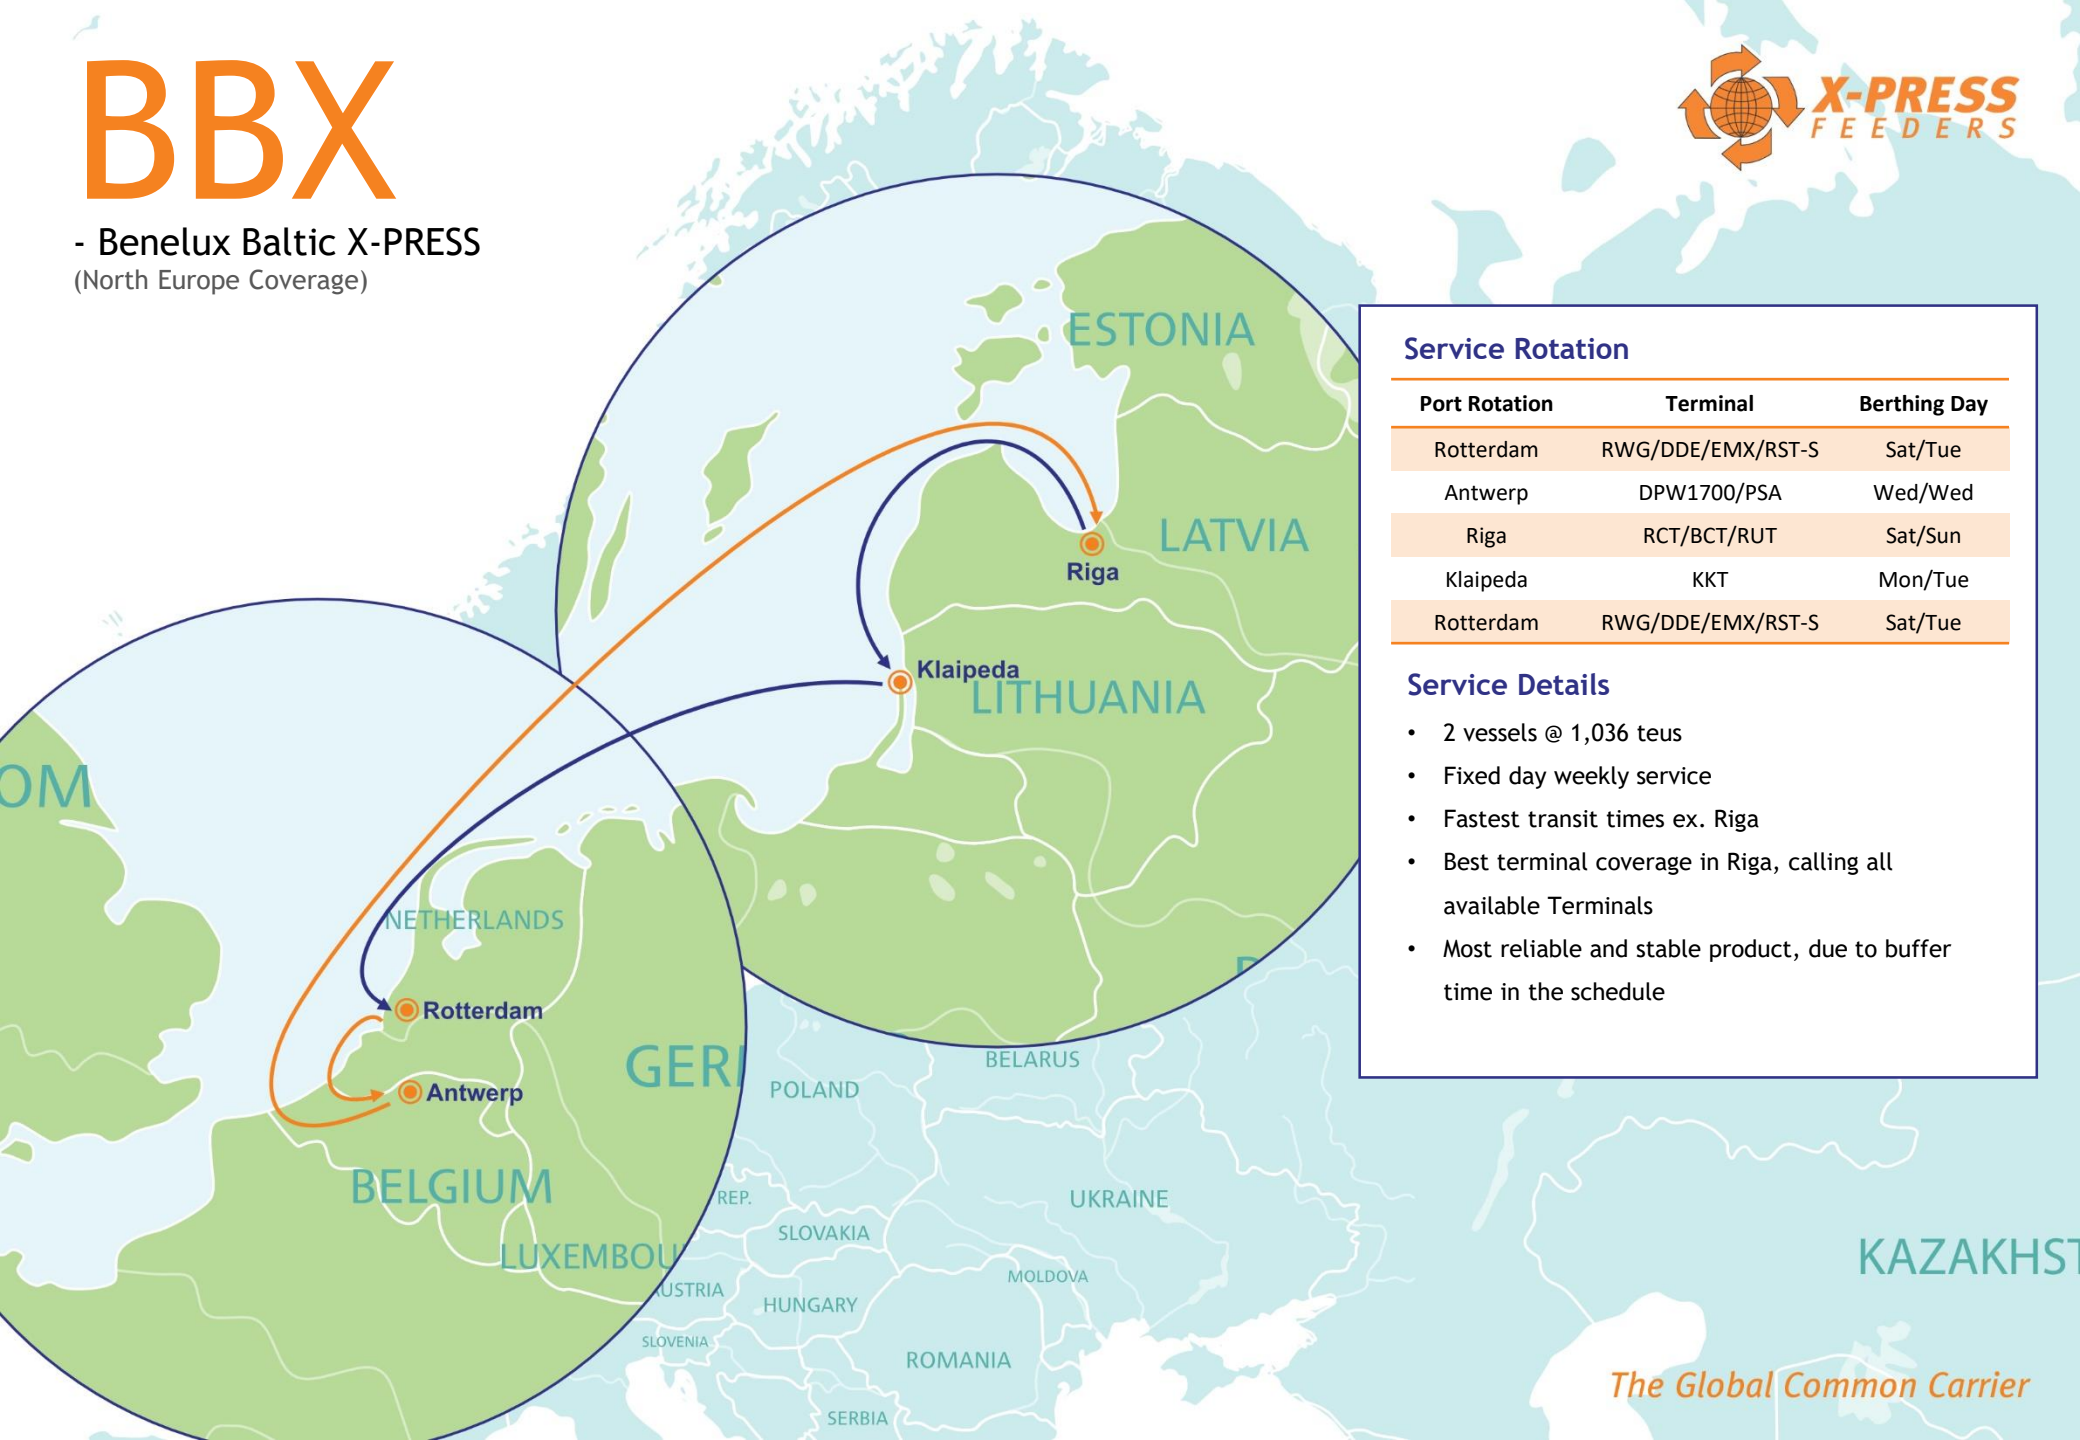

# BBX

- Benelux Baltic X-PRESS  
(North Europe Coverage)

## Service Rotation

Port Rotation	Terminal	Berthing Day
Rotterdam	RWG/DDE/EMX/RST-S	Sat/Tue
Antwerp	DPW1700/PSA	Wed/Wed
Riga	RCT/BCT/RUT	Sat/Sun
Klaipeda	KKT	Mon/Tue
Rotterdam	RWG/DDE/EMX/RST-S	Sat/Tue

## Service Details

- 2 vessels @ 1,036 teus
- Fixed day weekly service
- Fastest transit times ex. Riga
- Best terminal coverage in Riga, calling all available Terminals
- Most reliable and stable product, due to buffer time in the schedule

# BBX - Benelux Baltic X-PRESS (North Europe Coverage)

POD \ POL	Rotterdam	Antwerp	Riga	Klaipeda
Rotterdam		5	1	4
Antwerp	1		3	8
Riga	4	3		10
Klaipeda	6	5	1	