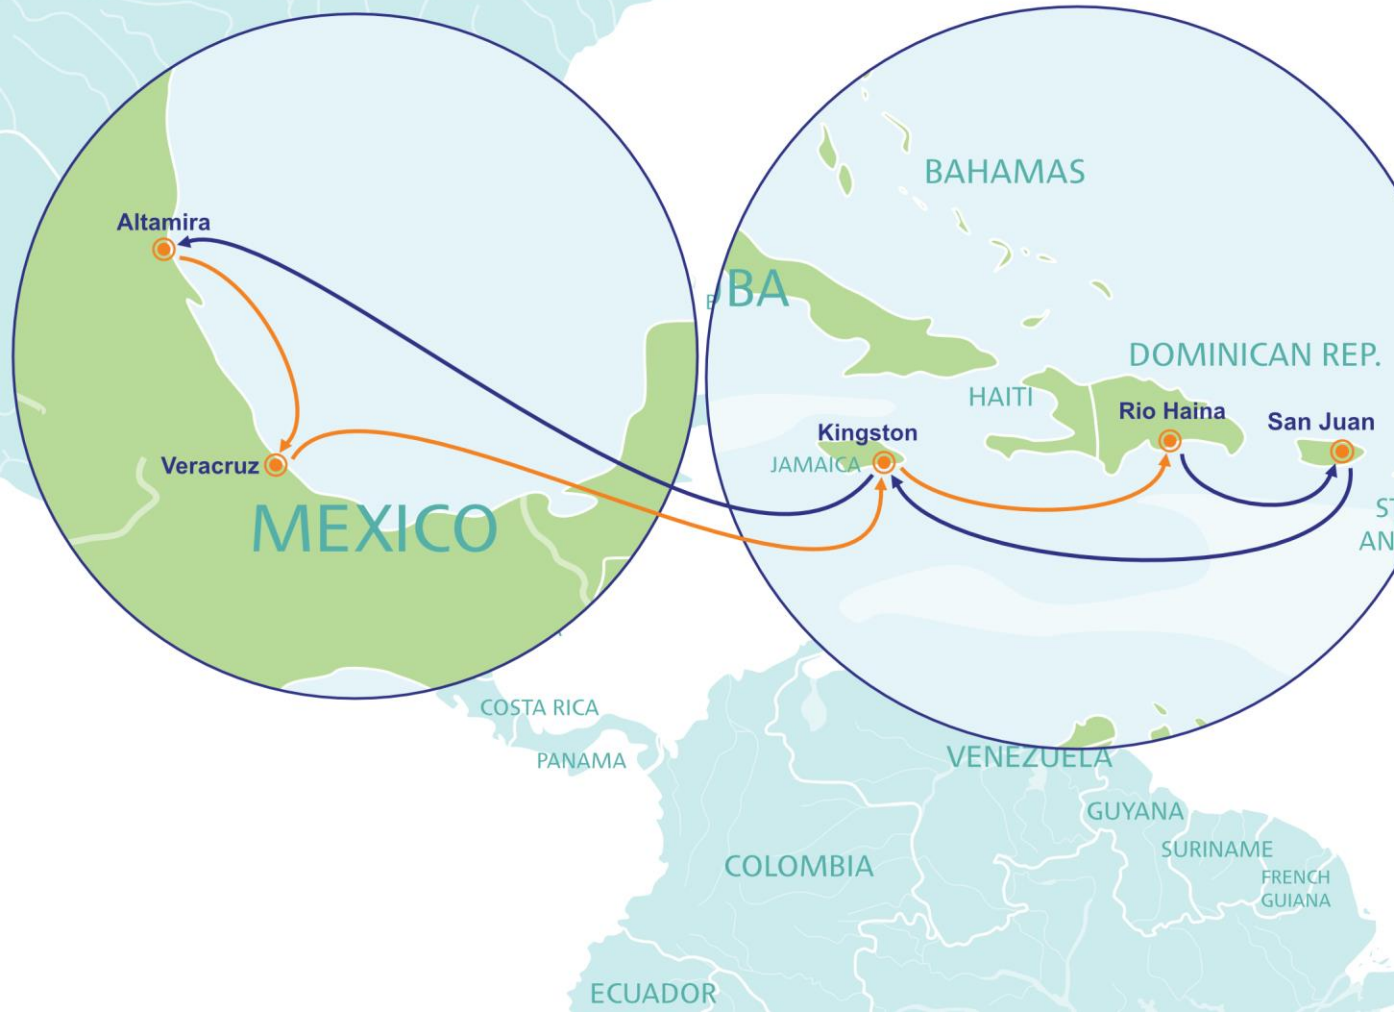

MIX

- Mexico Islands X-PRESS

(Americas Network - Caribbean Coverage)

Service Rotation

Port Rotation	Terminal	Berthing Day
Altamira	ATP	Wed/Thu
Veracruz	CICE	Fri/Sat
Kingston/KWL	KWL	Wed/Thu
Kingston/KFTL	KFTL	Thu/Fri
Rio Haina	HIT	Sat/Sun
San Juan	AYALA	Mon/Tue
Kingston/KWL	KWL	Thu/Thu
Kingston/KFTL	KFTL	Thu/Fri
Altamira	ATP	Wed/Thu

Service Details

- 3 vessels @ 700 teus
- Fixed day weekly service
- Direct connection Mexico to San Juan
- Fixed weekly connection from Kingston to San Juan

MIX - Mexico Islands X-PRESS (Americas Network - Caribbean Coverage)

POD \ POL	Altamira	Veracruz	Kingston/KFTL	Kingston/KWL	Rio Haina	San Juan	Kingston/KWL	Kingston/KFTL
Altamira	-	5	6	10	8	6	5	
Veracruz	1	6	7	11	9	7	6	
Kingston/KFTL	6	4	1	4	3	1	-	
Kingston/KWL	7	5	1	4	2	-	1	
Rio Haina	9	8	2	1	19	1	2	
San Juan	10	9	4	3	1	3	4	
Kingston/KWL	7	5	1	-	4	2	1	
Kingston/KFTL	6	4	-	1	4	3	1	