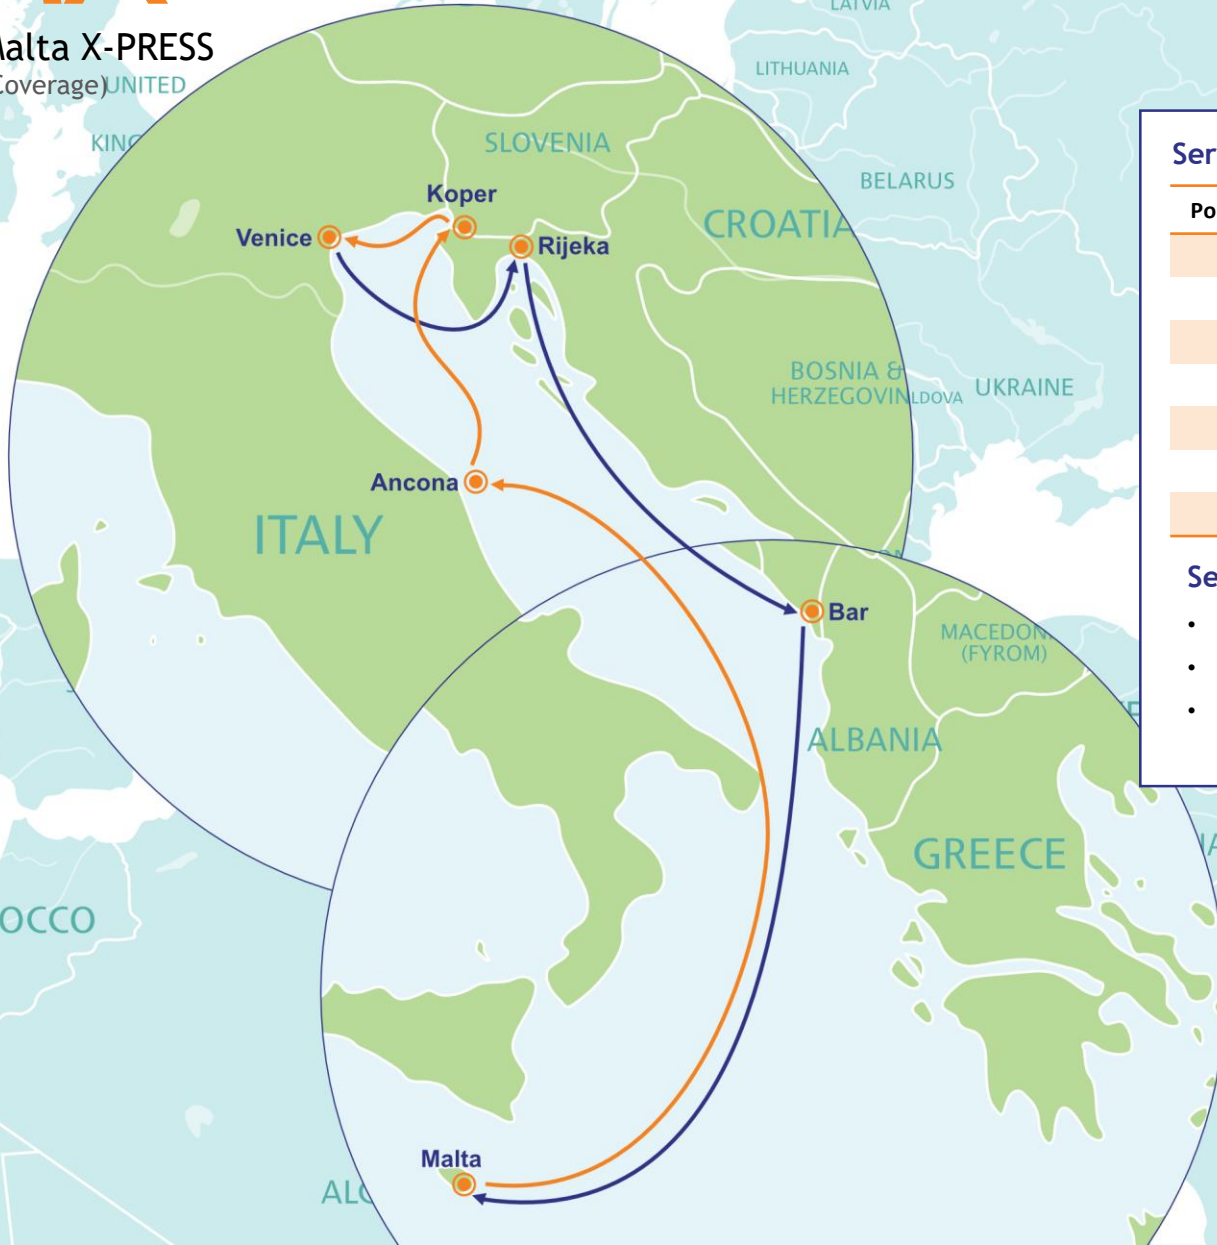

# AMX

- Adriatic Malta X-PRESS  
(South Europe Coverage)

### Service Rotation

Port Rotation	Terminal	Berthing Day
Malta	FREEPORT	Mon/Tue
Ancona	AOI MERCI	Sat/Sun
Koper	LUKA KOPER	Mon/Tue
Venice	VECON	Tue/Tue
Rijeka	AGCT	Wed/Wed
Bar	PORT OF ADRIA	Thu/Thu
Malta	FREEPORT	Mon/Tue

### Service Details

- 3 vessels @ 1,340 teus
- Fixed day weekly service
- Weekly connection Malta to Adriatic

# AMX - Adriatic Malta X-PRESS (South Europe Coverage)

POD \ POL	Malta	Ancona	Koper	Venice	Rijeka	Bar
Malta		5	6	7	8	9
Ancona	7		2	3	4	5
Koper	6	11		1	2	3
Venice	5	10	12		1	2
Rijeka	4	9	11	12		1
Bar	3	8	10	11	11	