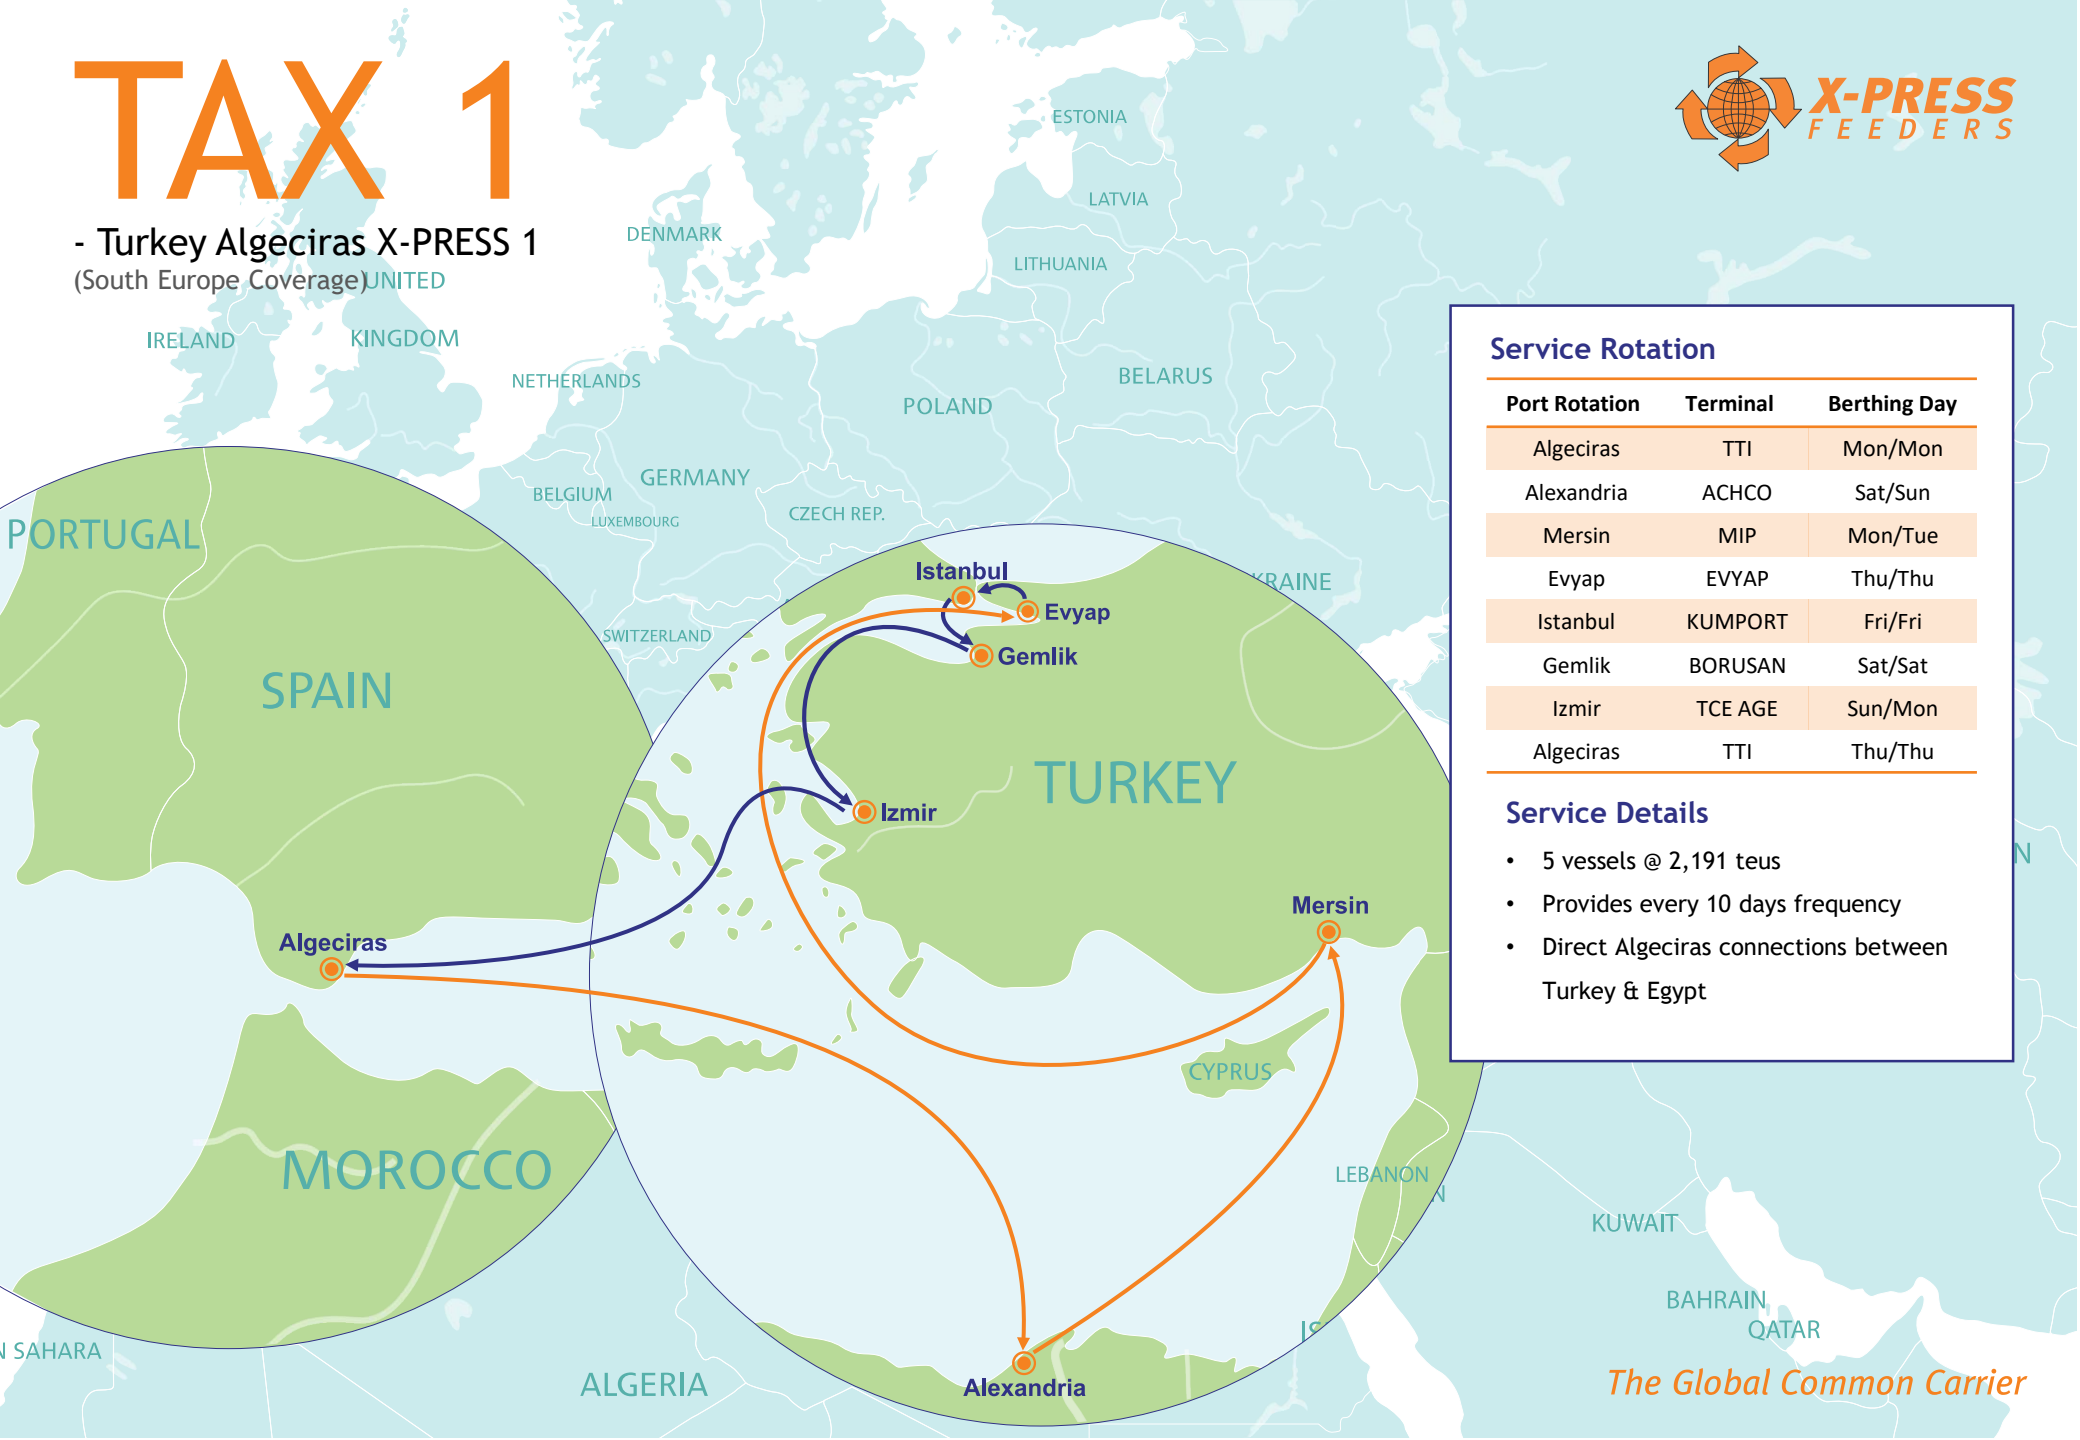

TAX 1

- Turkey Algeciras X-PRESS 1
(South Europe Coverage)

Service Rotation

Port Rotation	Terminal	Berthing Day
Algeciras	TTI	Mon/Mon
Alexandria	ACHCO	Sat/Sun
Mersin	MIP	Mon/Tue
Evyap	EVYAP	Thu/Thu
Istanbul	KUMPORT	Fri/Fri
Gemlik	BORUSAN	Sat/Sat
Izmir	TCE AGE	Sun/Mon
Algeciras	TTI	Thu/Thu

Service Details

- 5 vessels @ 2,191 teus
- Provides every 10 days frequency
- Direct Algeciras connections between Turkey & Egypt

TAX 1 - Turkey Algeciras X-PRESS 1 (South Europe Coverage)

POD \ POL	Algeciras	Alexandria	Mersin	Evyap	Istanbul	Gemlik	Izmir Aliaga
Algeciras		11	9	7	6	5	3
Alexandria	5		-	-	-	-	-
Mersin	7	1		-	-	-	-
Evyap	10	2	2		-	-	-
Istanbul	11	3	3	1		-	-
Gemlik	12	4	4	2	1		-
Izmir Aliaga	13	5	5	3	2	1	