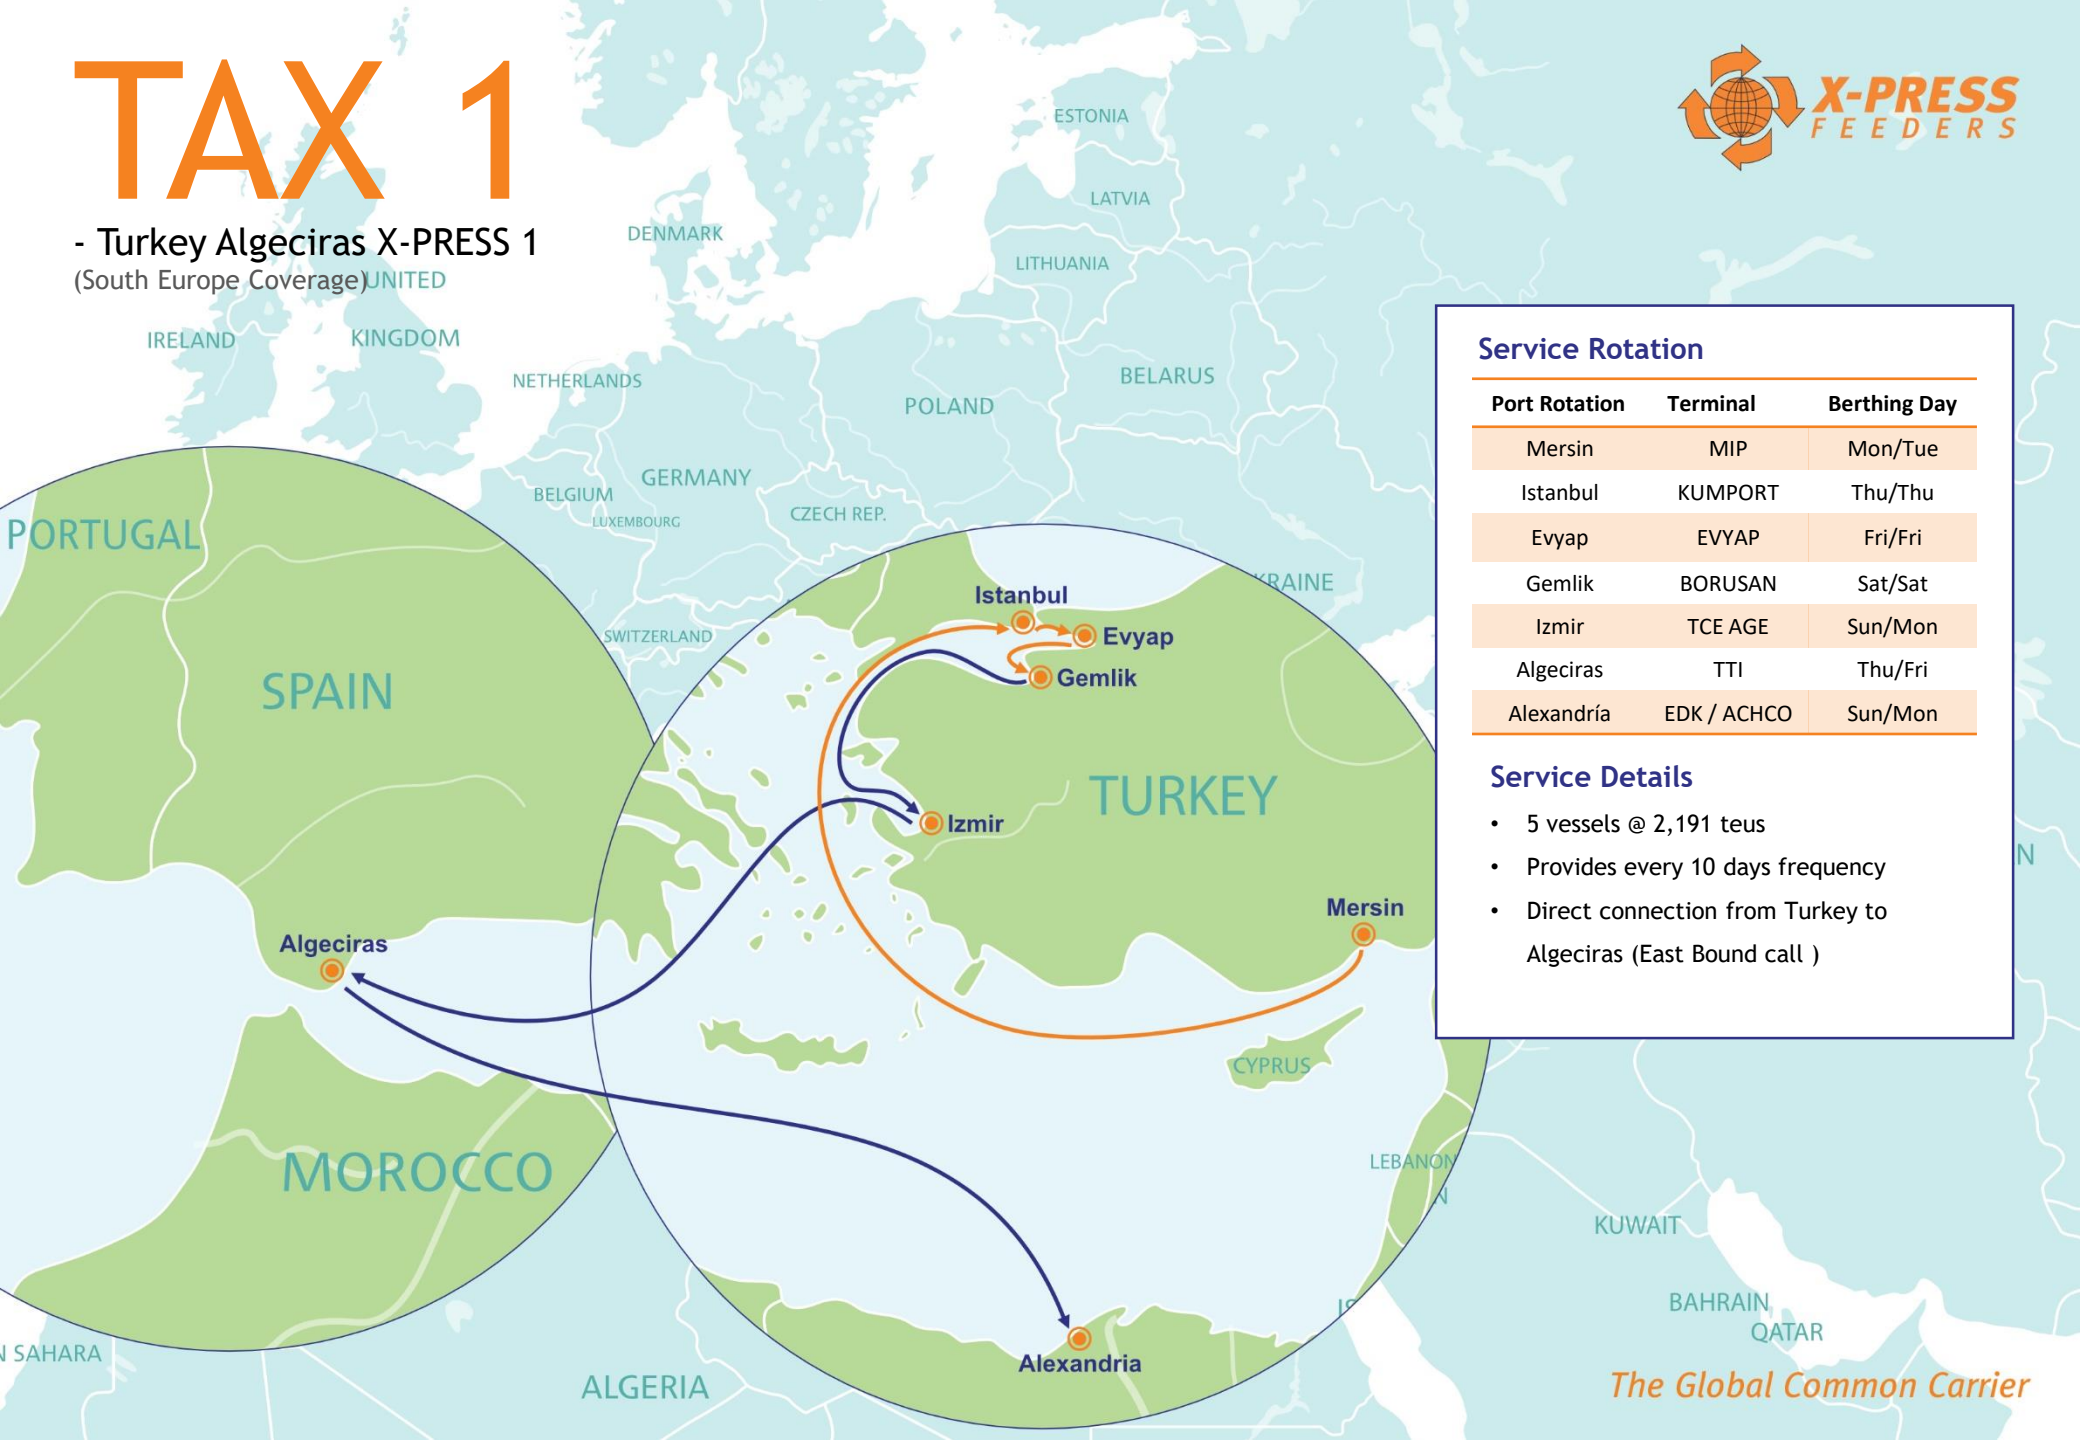

TAX 1

- Turkey Algeciras X-PRESS 1
(South Europe Coverage)

Service Rotation

| Port Rotation | Terminal | Berthing Day |
|---------------|-------------|--------------|
| Mersin | MIP | Mon/Tue |
| Istanbul | KUMPORT | Thu/Thu |
| Evyap | EVYAP | Fri/Fri |
| Gemlik | BORUSAN | Sat/Sat |
| Izmir | TCE AGE | Sun/Mon |
| Algeciras | TTI | Thu/Fri |
| Alexandria | EDK / ACHCO | Sun/Mon |

Service Details

- 5 vessels @ 2,191 teus
- Provides every 10 days frequency
- Direct connection from Turkey to Algeciras (East Bound call)

TAX 1 - Turkey Algeciras X-PRESS 1 (South Europe Coverage)

| POD \ POL | Mersin | Istanbul | Evyap | Gemlik | Izmir | Algeciras | Alexandria |
|------------|--------|----------|-------|--------|-------|-----------|------------|
| Mersin | - | - | - | - | - | - | 2 |
| Istanbul | 3 | - | - | - | - | - | 5 |
| Evyap | 4 | 1 | - | - | - | - | 6 |
| Gemlik | 4 | 1 | 1 | - | - | - | 6 |
| Izmir | 5 | 3 | 3 | 1 | - | - | 8 |
| Algeciras | 11 | 8 | 8 | 6 | 5 | - | 13 |
| Alexandria | 41 | 38 | 37 | 36 | 35 | 30 | - |