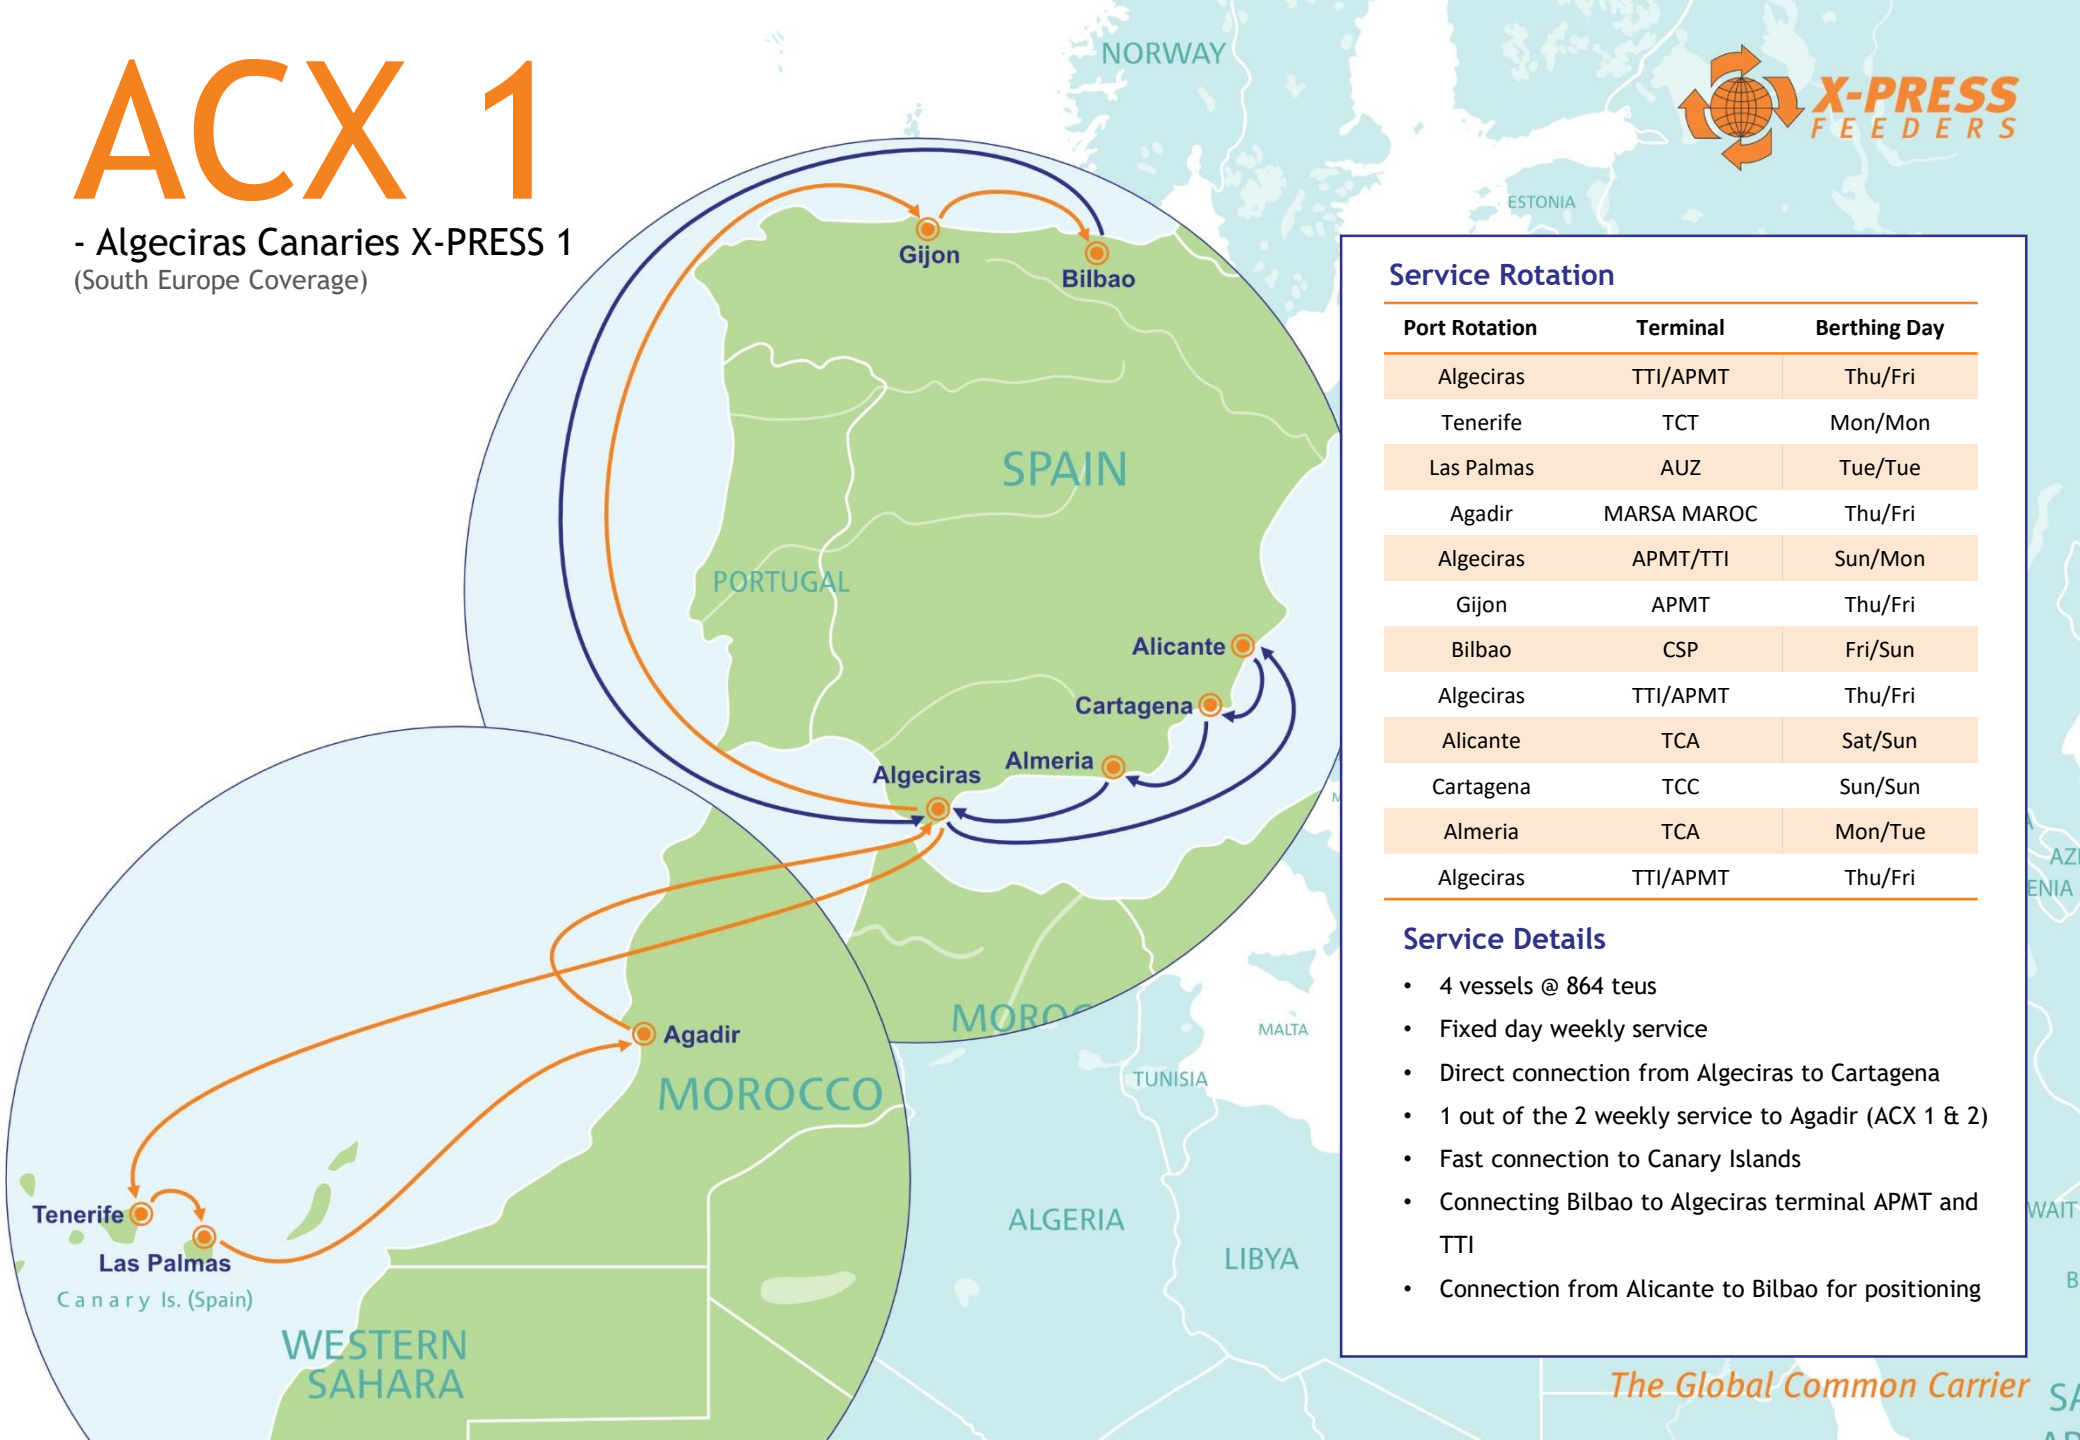

ACX 1

- Algeciras Canarias X-PRESS 1
(South Europe Coverage)

Service Rotation

Port Rotation	Terminal	Berthing Day
Algeciras	TTI/APMT	Thu/Fri
Tenerife	TCT	Mon/Mon
Las Palmas	AUZ	Tue/Tue
Agadir	MARSA MAROC	Thu/Fri
Algeciras	APMT/TTI	Sun/Mon
Gijon	APMT	Thu/Fri
Bilbao	CSP	Fri/Sun
Algeciras	TTI/APMT	Thu/Fri
Alicante	TCA	Sat/Sun
Cartagena	TCC	Sun/Sun
Almeria	TCA	Mon/Tue
Algeciras	TTI/APMT	Thu/Fri

Service Details

- 4 vessels @ 864 teus
- Fixed day weekly service
- Direct connection from Algeciras to Cartagena
- 1 out of the 2 weekly service to Agadir (ACX 1 & 2)
- Fast connection to Canary Islands
- Connecting Bilbao to Algeciras terminal APMT and TTI
- Connection from Alicante to Bilbao for positioning

ACX 1 - Algeciras Canarias X-PRESS 1 (South Europe Coverage)

POD \ POL	Algeciras	Tenerife	Las Palmas	Agadir	Gijón	Bilbao	Alicante	Cartagena	Almeria
Algeciras		7	6	4	6	3	5	4	2
Tenerife	3		27	24	17	14	9	6	7
Las Palmas	4	1		25	18	15	10	7	8
Agadir	6	3	2		18	17	12	8	10
Gijón	3	11	10	9		24	18	17	16
Bilbao	4	12	11	10	1		21	20	19
Alicante	1	19	18	15	9	5		27	26
Cartagena	2	20	19	16	10	6	1		27
Almeria	3	21	20	17	11	7	2	1	