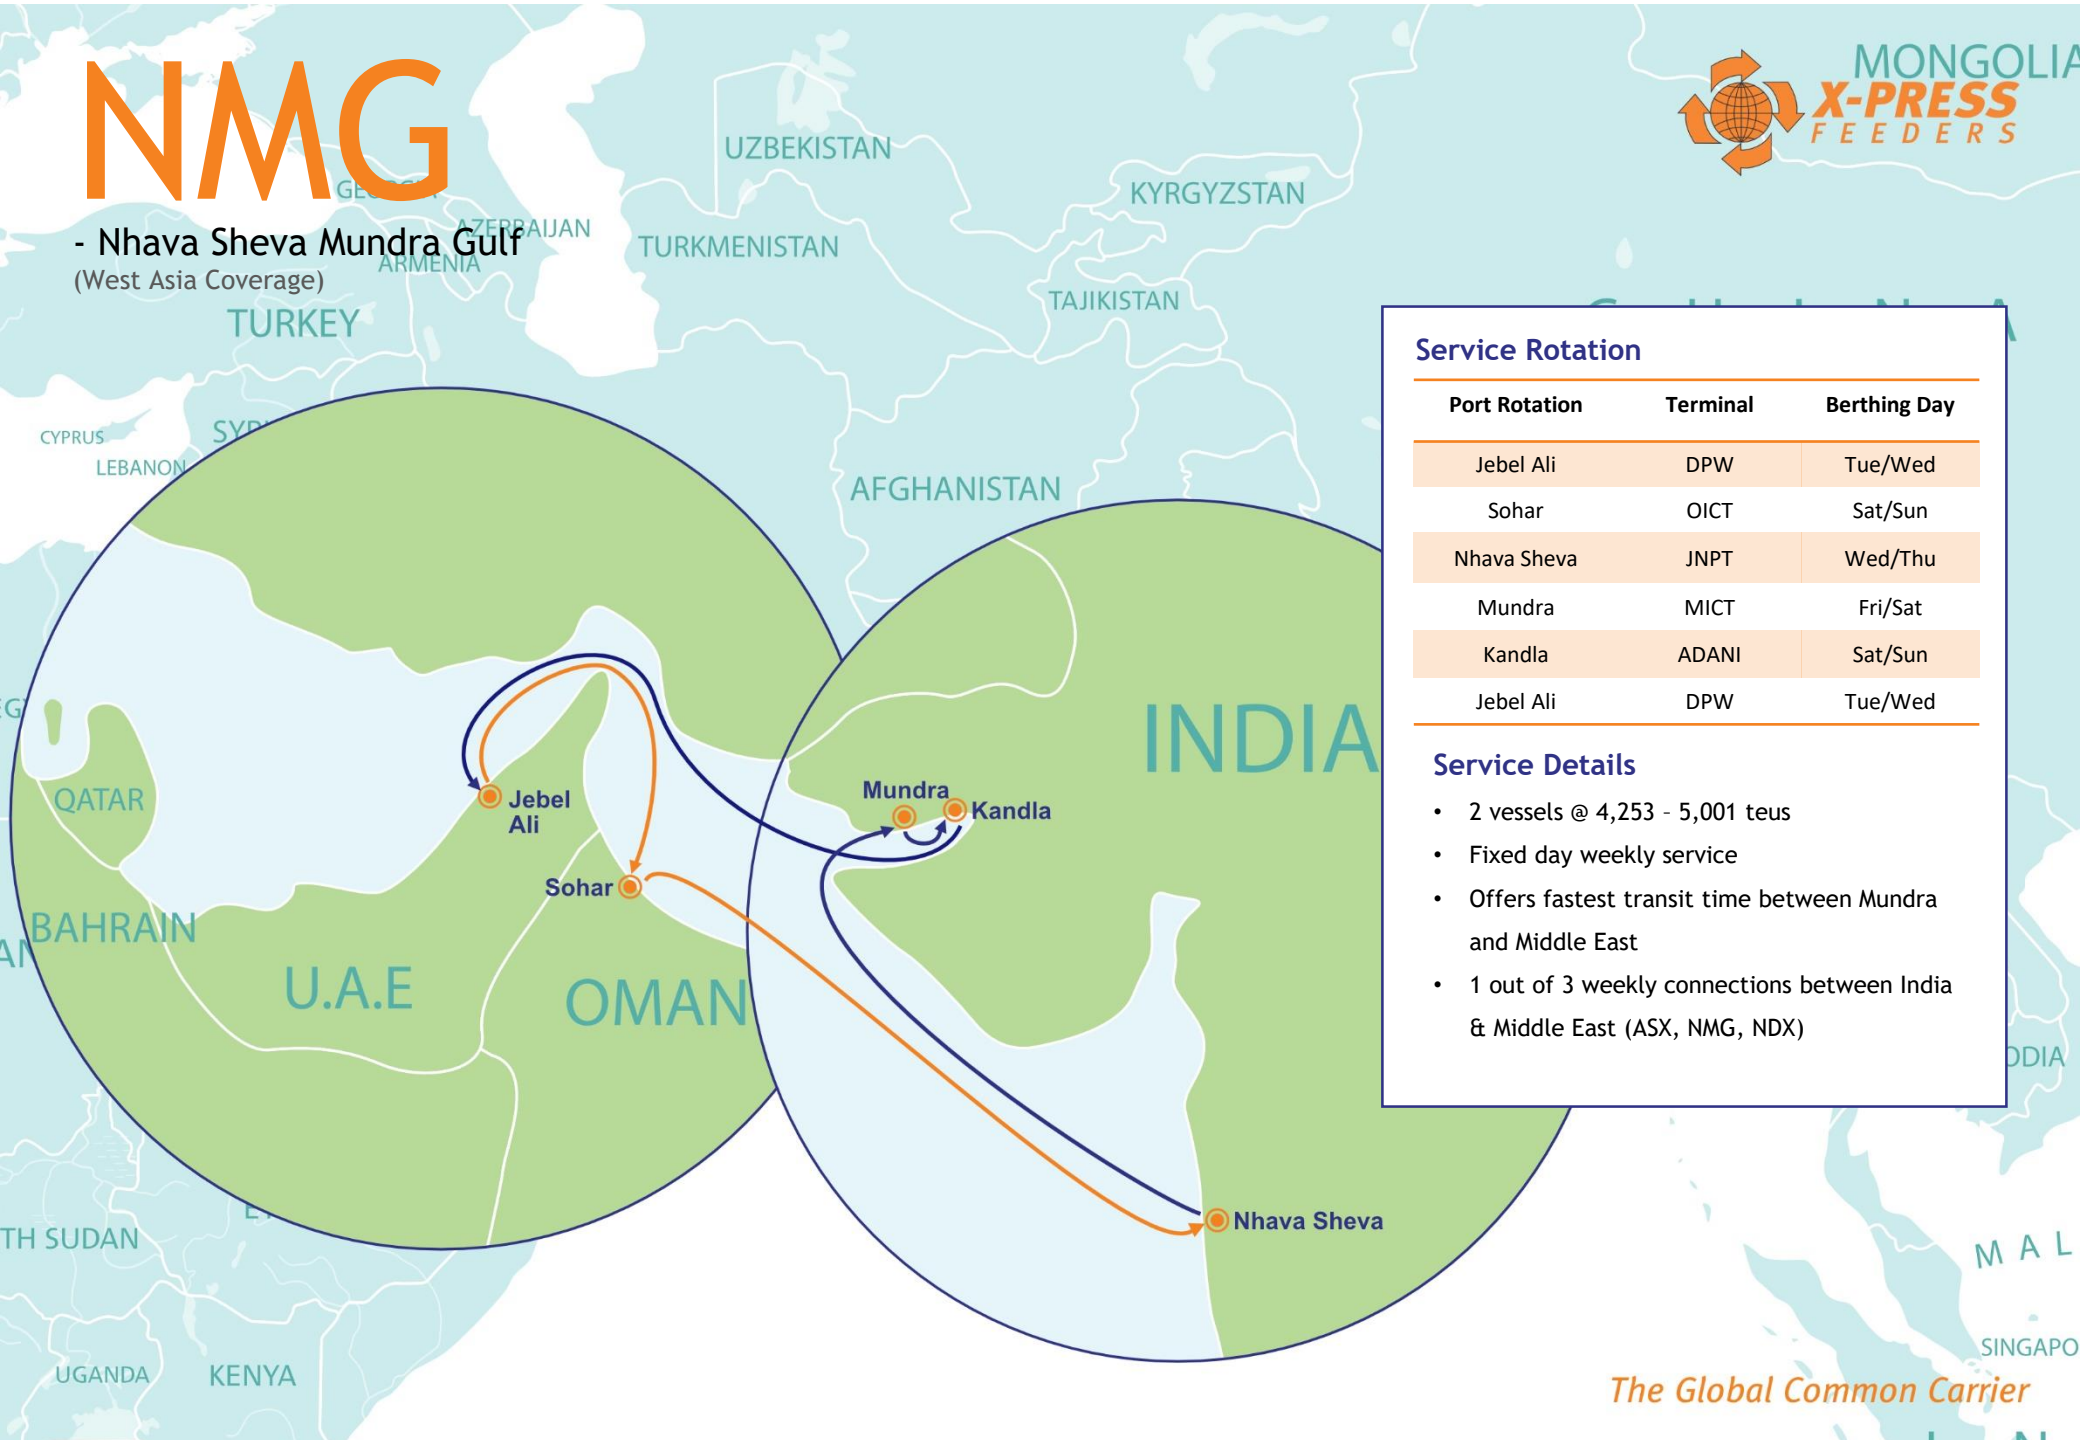

# NMG

- Nhava Sheva Mundra Gulf  
(West Asia Coverage)

## Service Rotation

Port Rotation	Terminal	Berthing Day
Jebel Ali	DPW	Tue/Wed
Sohar	OICT	Sat/Sun
Nhava Sheva	JNPT	Wed/Thu
Mundra	MICT	Fri/Sat
Kandla	ADANI	Sat/Sun
Jebel Ali	DPW	Tue/Wed

## Service Details

- 2 vessels @ 4,253 - 5,001 teus
- Fixed day weekly service
- Offers fastest transit time between Mundra and Middle East
- 1 out of 3 weekly connections between India & Middle East (ASX, NMG, NDX)

# NMG - Nhava Sheva Mundra Gulf (West Asia Coverage)

POD \ POL	Jebel Ali	Sohar	Nhava Sheva	Mundra	Kandla
Jebel Ali		22 Hrs	96 Hrs	76 Hrs	67 Hrs
Sohar	22 Hrs		83 Hrs	61 Hrs	54 Hrs
Nhava Sheva	96 Hrs	83 Hrs		35 Hrs	30 Hrs
Mundra	76 Hrs	61 Hrs	35 Hrs		4 Hrs
Kandla	67 Hrs	54 Hrs	30 Hrs	4 Hrs	