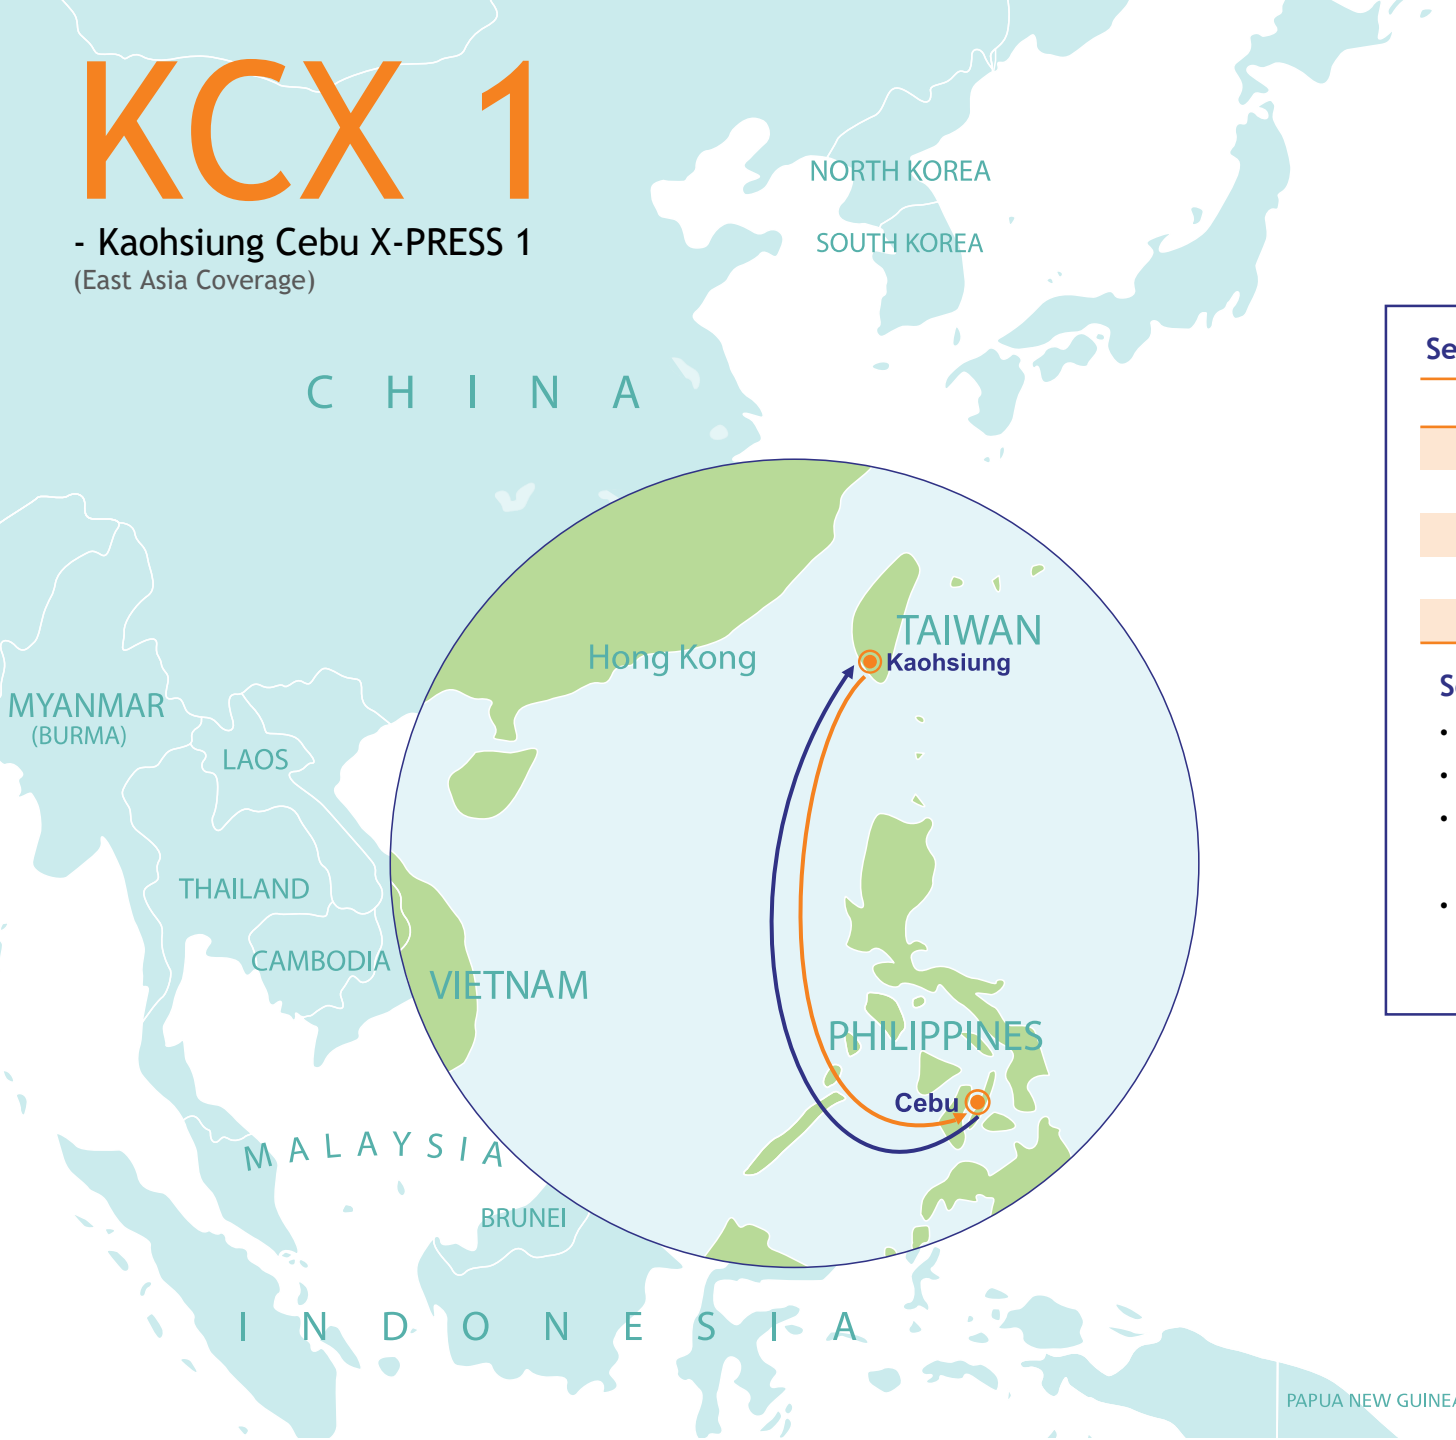

# KCX 1

- Kaohsiung Cebu X-PRESS 1  
(East Asia Coverage)

## Service Rotation

Port Rotation	Terminal	Berthing Day
Kaohsiung	OOCL #65/66	Sun/Sun
Kaohsiung	YML #70	Mon/Mon
Cebu	OPASCOR	Thu/Fri
Kaohsiung	OOCL #65/66	Sun/Sun
Kaohsiung	YML #70	Mon/Mon

## Service Details

- 1 vessel @ 1,042 teus
- Fixed day weekly service
- Reliable direct shuttle between Kaohsiung - Cebu
- Multiple terminal calls in Kaohsiung for connections

# KCX 1 - Kaohsiung Cebu X-PRESS 1 (East Asia Coverage)

POD \ POL	Kaoshiung	Cebu
Kaoshiung		2
Cebu	3	