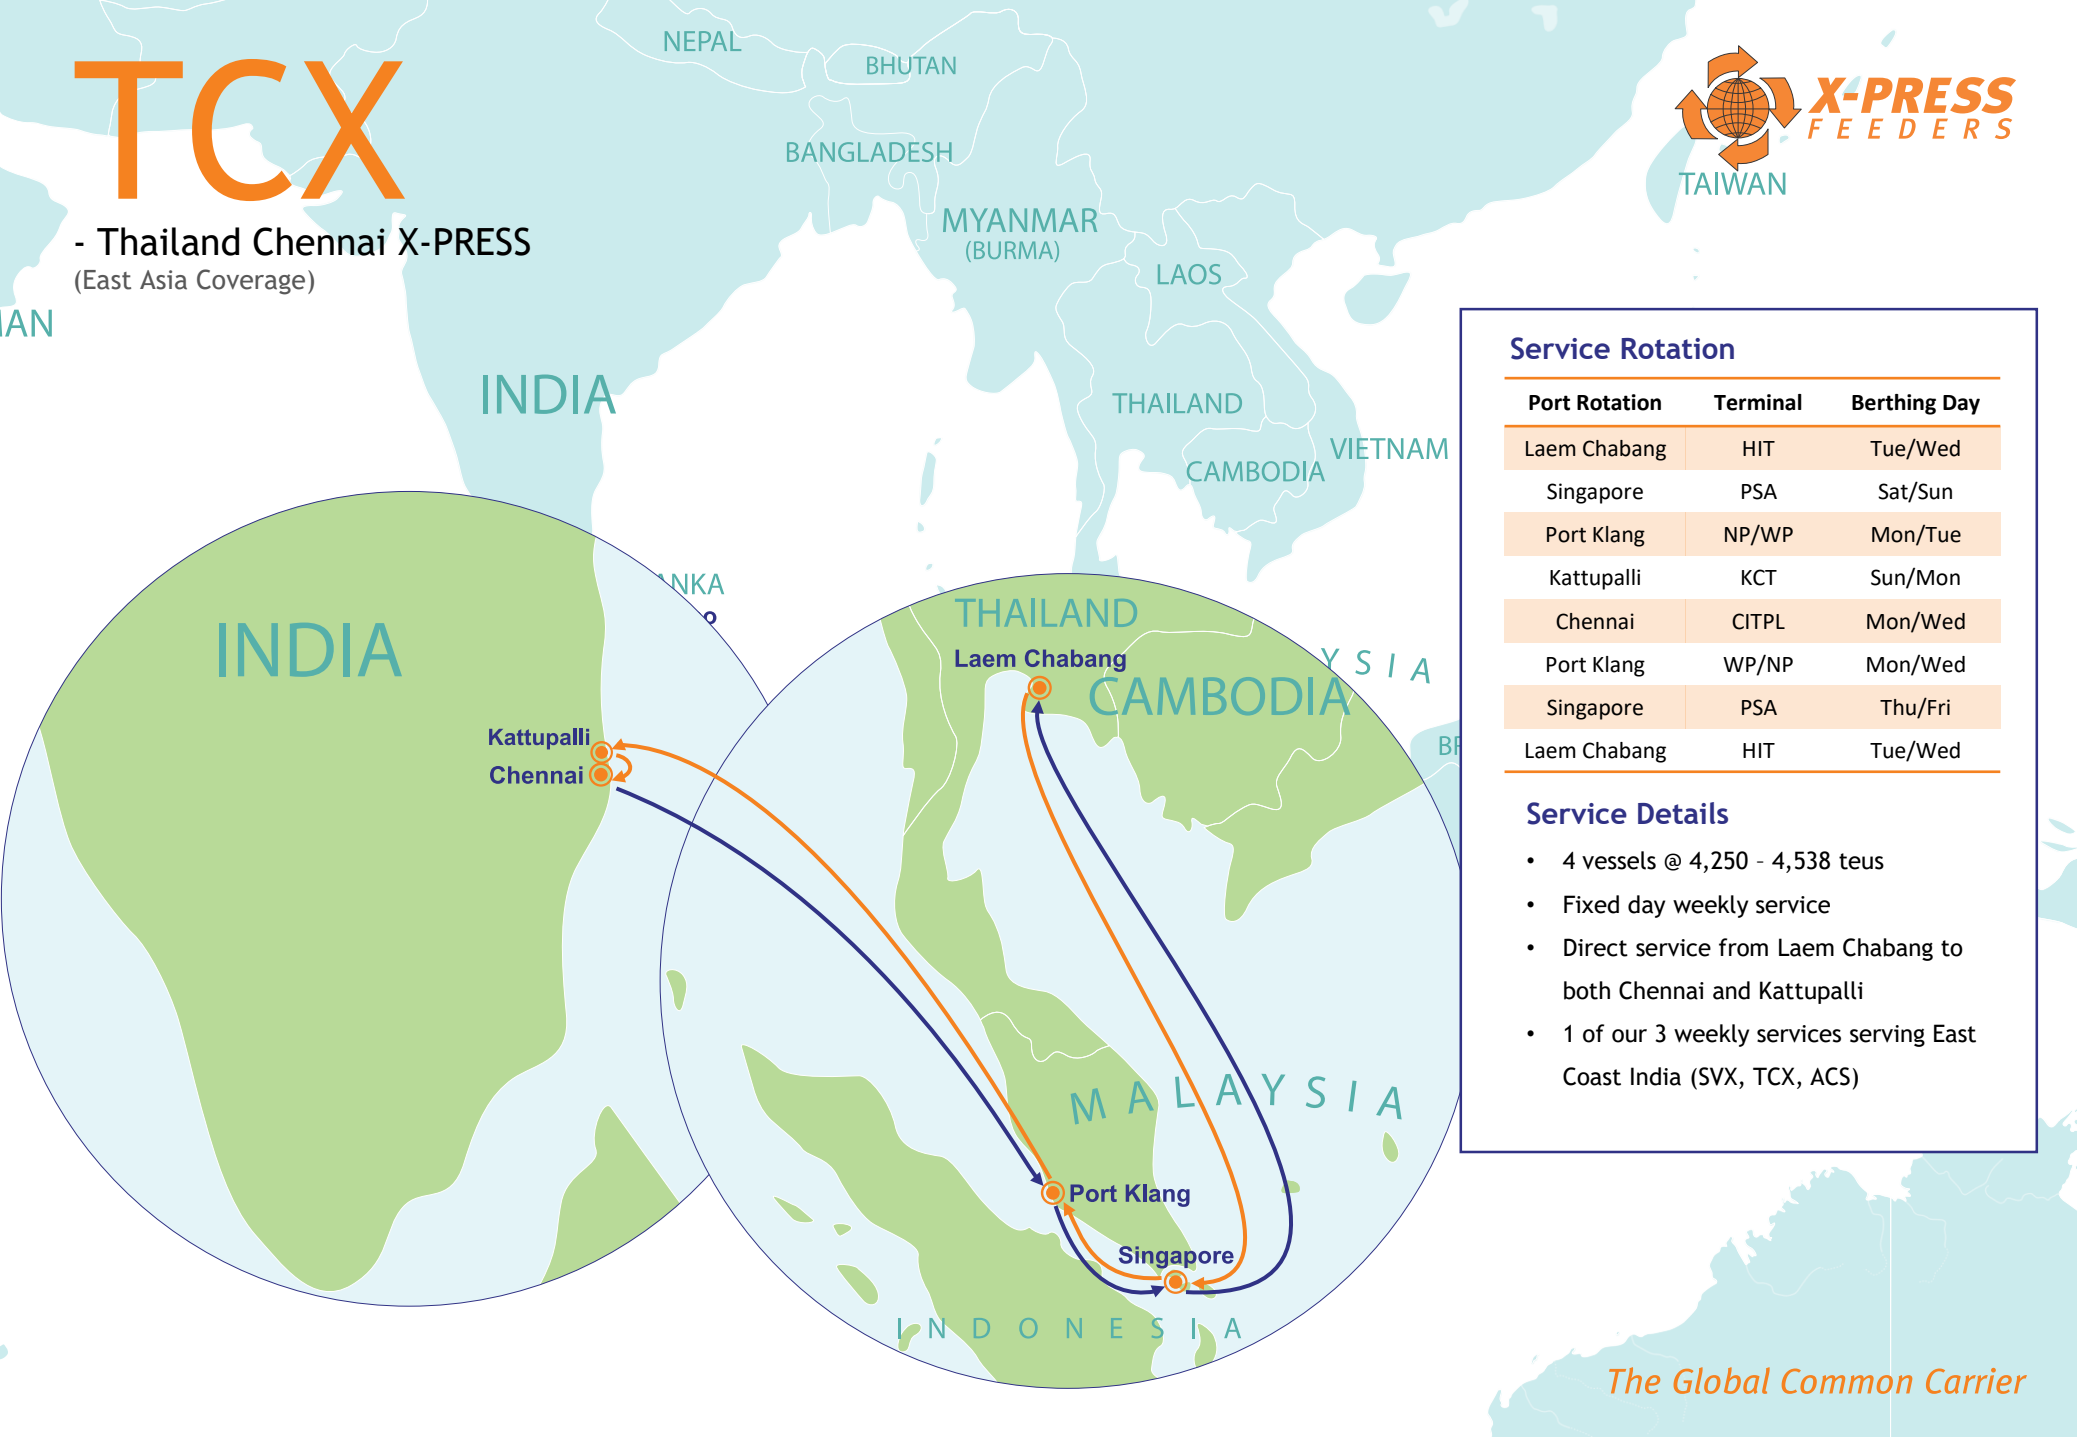

# TCX

- Thailand Chennai X-PRESS  
(East Asia Coverage)

### Service Rotation

Port Rotation	Terminal	Berthing Day
Laem Chabang	HIT	Tue/Wed
Singapore	PSA	Sat/Sun
Port Klang	NP/WP	Mon/Tue
Kattupalli	KCT	Sun/Mon
Chennai	CITPL	Mon/Wed
Port Klang	WP/NP	Mon/Wed
Singapore	PSA	Thu/Fri
Laem Chabang	HIT	Tue/Wed

### Service Details

- 4 vessels @ 4,250 - 4,538 teus
- Fixed day weekly service
- Direct service from Laem Chabang to both Chennai and Kattupalli
- 1 of our 3 weekly services serving East Coast India (SVX, TCX, ACS)

# TCX - Thailand Chennai X-PRESS (East Asia Coverage)

POD \ POL	Laem Chabang	Singapore	Port Klang	Kattupalli	Chennai	Port Klang	Singapore
Laem Chabang		3	5	9	9		
Singapore	2		0	6	6		
Port Klang	4	0		4	5		
Kattupalli	8	5	4				
Chennai	9	6	5				
Port Klang							
Singapore							