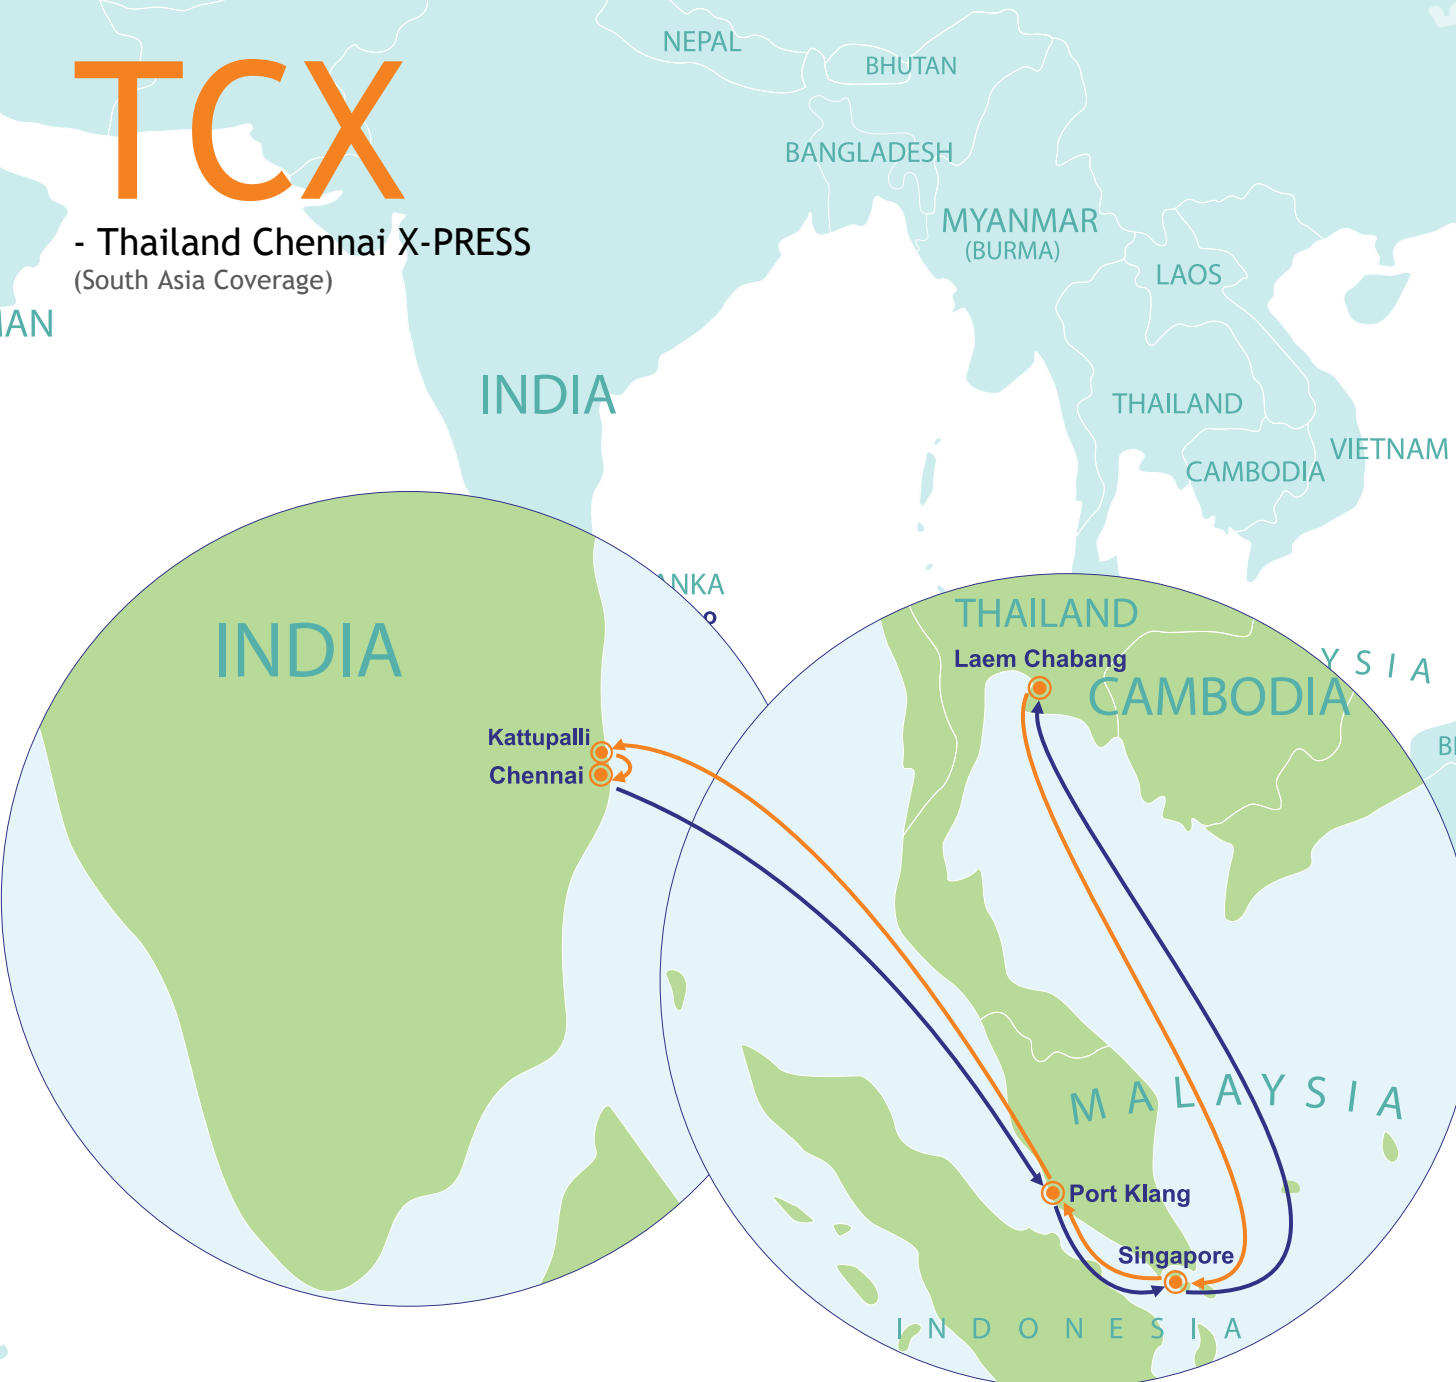

## - Thailand Chennai X-PRESS

(South Asia Coverage)

### Service Rotation

Port Rotation	Terminal	Berthing Day
Laem Chabang	HIT	Tue/Wed
Singapore	PSA	Sat/Sun
Port Klang	NP/WP	Mon/Tue
Kattupalli	KCT	Sun/Mon
Chennai	CITPL	Mon/Wed
Port Klang	WP/NP	Mon/Wed
Singapore	PSA	Thu/Fri
Laem Chabang	HIT	Tue/Wed

### Service Details

- 4 vessels @ 4,250 - 4,538 teus
- Fixed day weekly service
- Direct service from Laem Chabang to both Chennai and Kattupalli
- 1 of our 3 weekly services serving East Coast India (SVX, TCX, ACS)

# TCX - Thailand Chennai X-PRESS (South Asia Coverage)

POD \ POL	Laem Chabang	Singapore	Port Klang	Kattupalli	Chennai	Port Klang	Singapore
Laem Chabang		3	5	9	9		
Singapore	2		0	6	6		
Port Klang	4	0		4	5		
Kattupalli	8	5	4				
Chennai	9	6	5				
Port Klang							
Singapore							