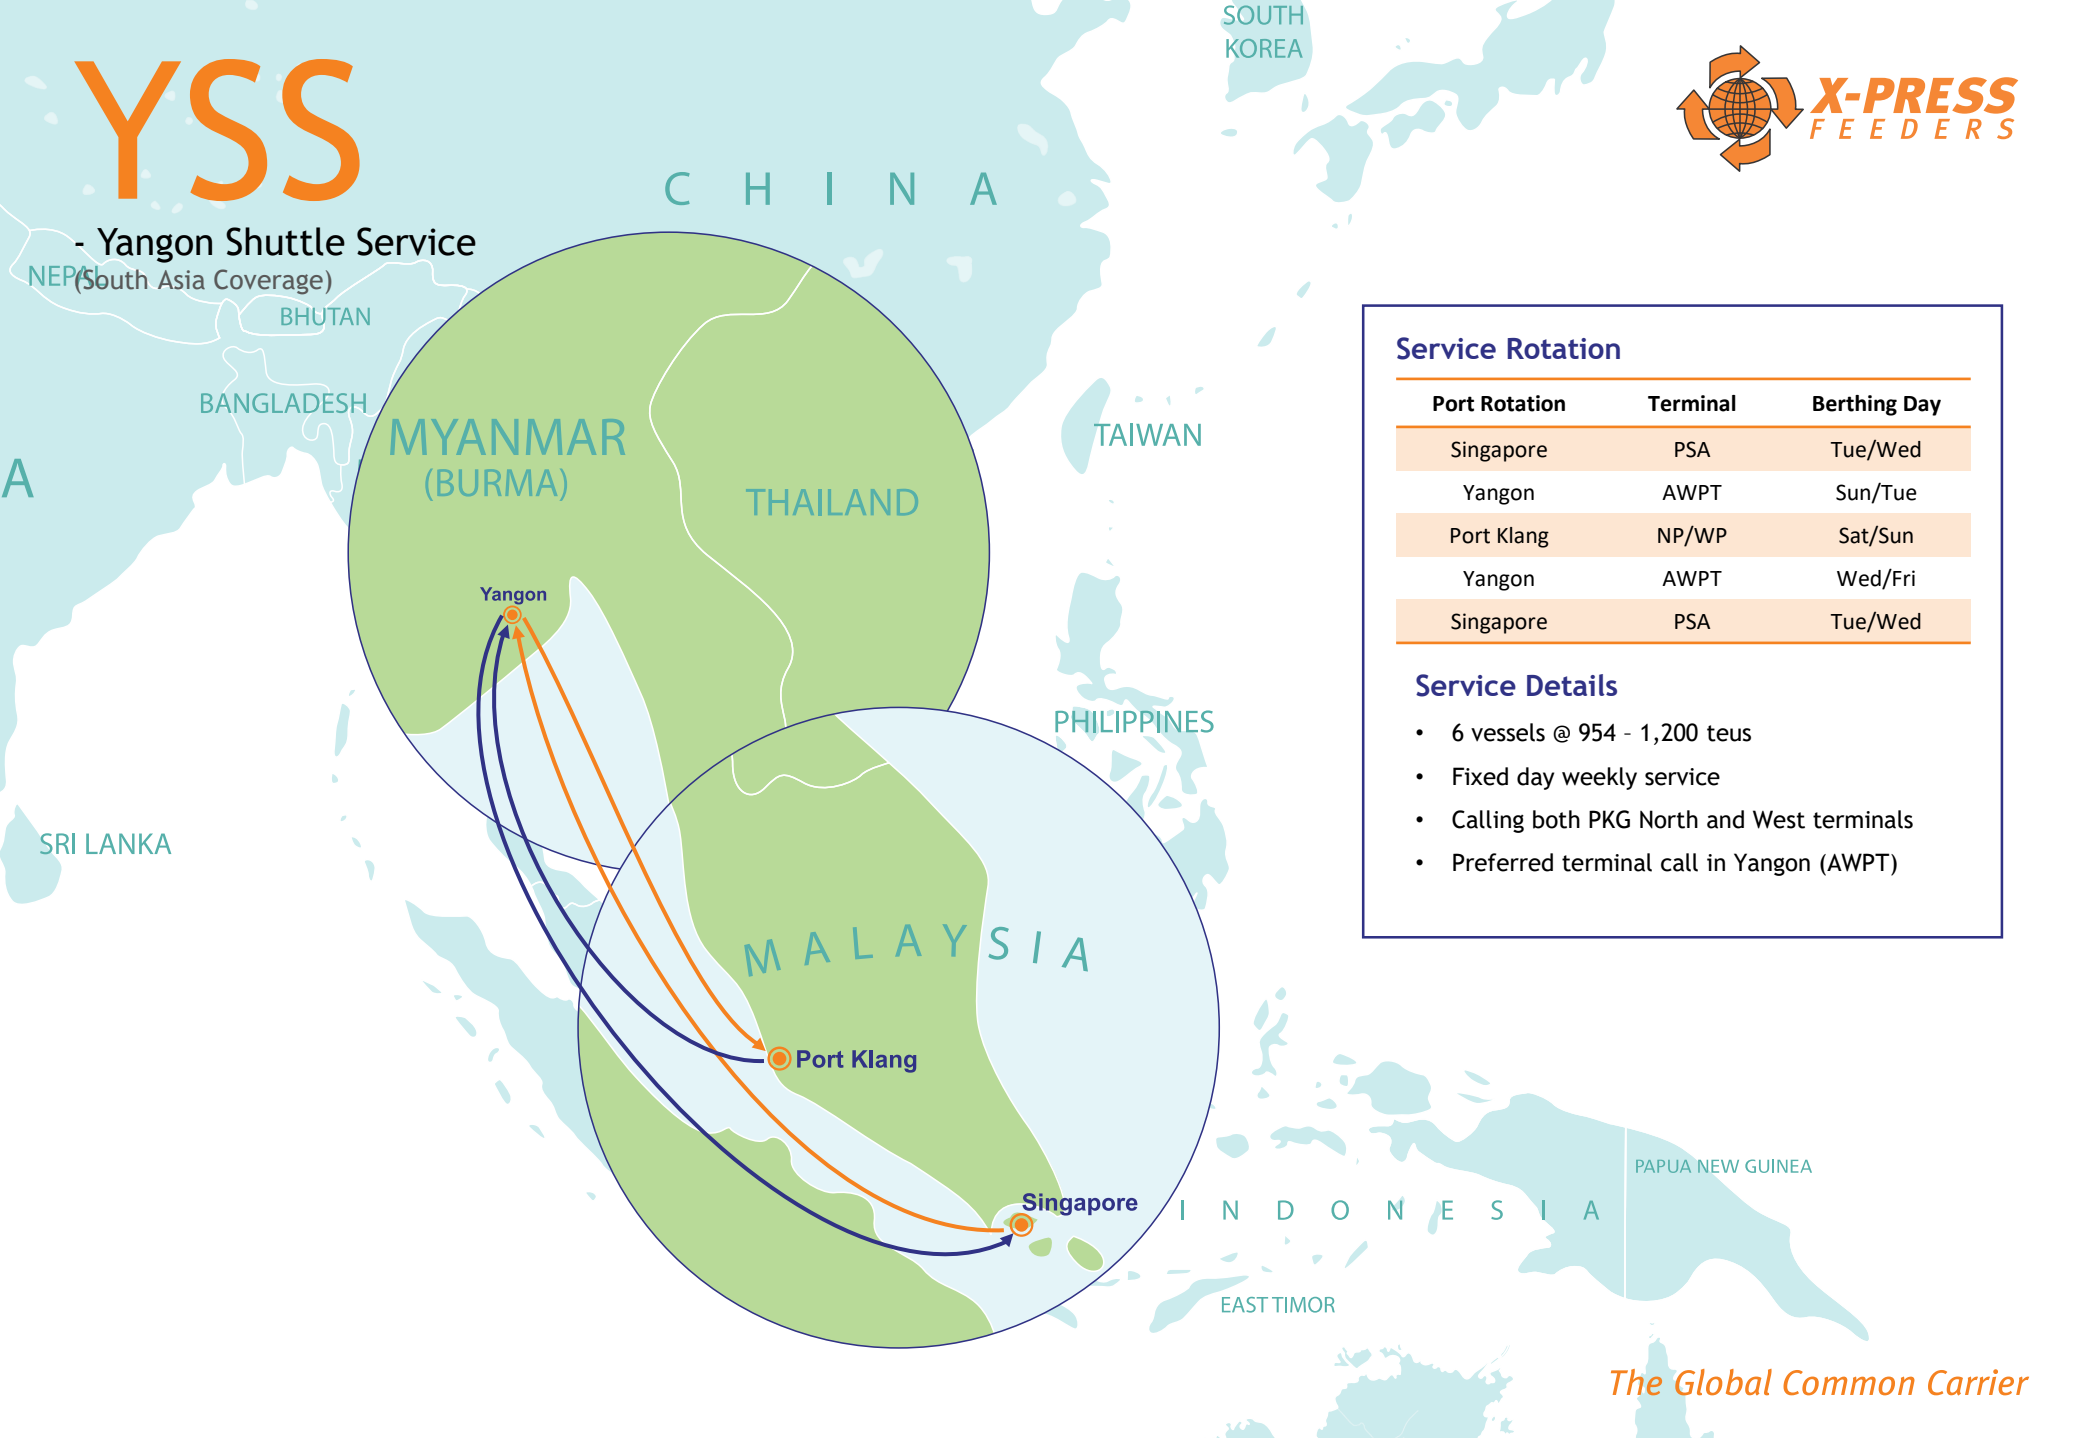

YSS

- Yangon Shuttle Service

(South Asia Coverage)

Service Rotation

| Port Rotation | Terminal | Berthing Day |
|---------------|----------|--------------|
| Singapore | PSA | Tue/Wed |
| Yangon | AWPT | Sun/Tue |
| Port Klang | NP/WP | Sat/Sun |
| Yangon | AWPT | Wed/Fri |
| Singapore | PSA | Tue/Wed |

Service Details

- 6 vessels @ 954 - 1,200 teus
- Fixed day weekly service
- Calling both PKG North and West terminals
- Preferred terminal call in Yangon (AWPT)

YSS - Yangon Shuttle Service (South Asia Coverage)

| POD \ POL | Singapore | Yangon | Port Klang | Yangon |
|------------|-----------|--------|------------|--------|
| Singapore | | 4 | | |
| Yangon | 4 | | | |
| Port Klang | | 3 | | |
| Yangon | | | 3 | |