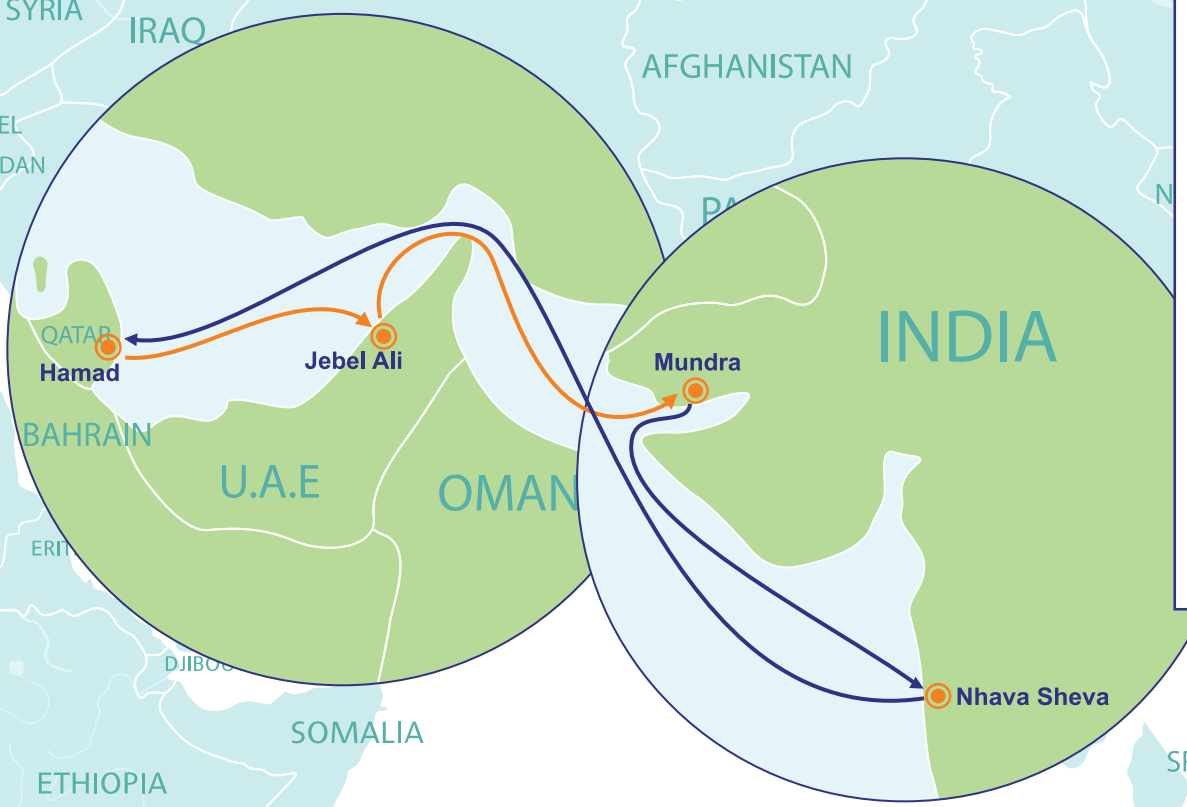

NDX

- Nhava Sheva Dubai X-PRESS
(West Asia Coverage)

Service Rotation

| Port Rotation | Terminal | Berthing Day |
|---------------|----------|--------------|
| Hamad | QNNT | Sun/Mon |
| Jebel Ali | DPW | Tue/Wed |
| Mundra | ADANI | Sat/Sat |
| Nhava Sheva | JNPT | Mon/Wed |
| Hamad | QNNT | Sun/Mon |

Service Details

- 2 vessels @ 2,826 - 4,252 teus
- Fixed day weekly service
- Reliable fast connection between Qatar and India
- 1 out of 3 weekly connections between India & Middle East (ASX, NMG, NDX)

NDX - Nhava Sheva Dubai X-PRESS (West Asia Coverage)

| POD \ POL | Hamad | Jebel Ali | Mundra | Nhava Sheva |
|-------------|---------|-----------|--------|-------------|
| Hamad | | 18 Hrs | 90 Hrs | 110 Hrs |
| Jebel Ali | 18 Hrs | | 76 Hrs | 96 Hrs |
| Mundra | 90 Hrs | 76 Hrs | | 35 Hrs |
| Nhava Sheva | 110 Hrs | 96 Hrs | 35 Hrs | |