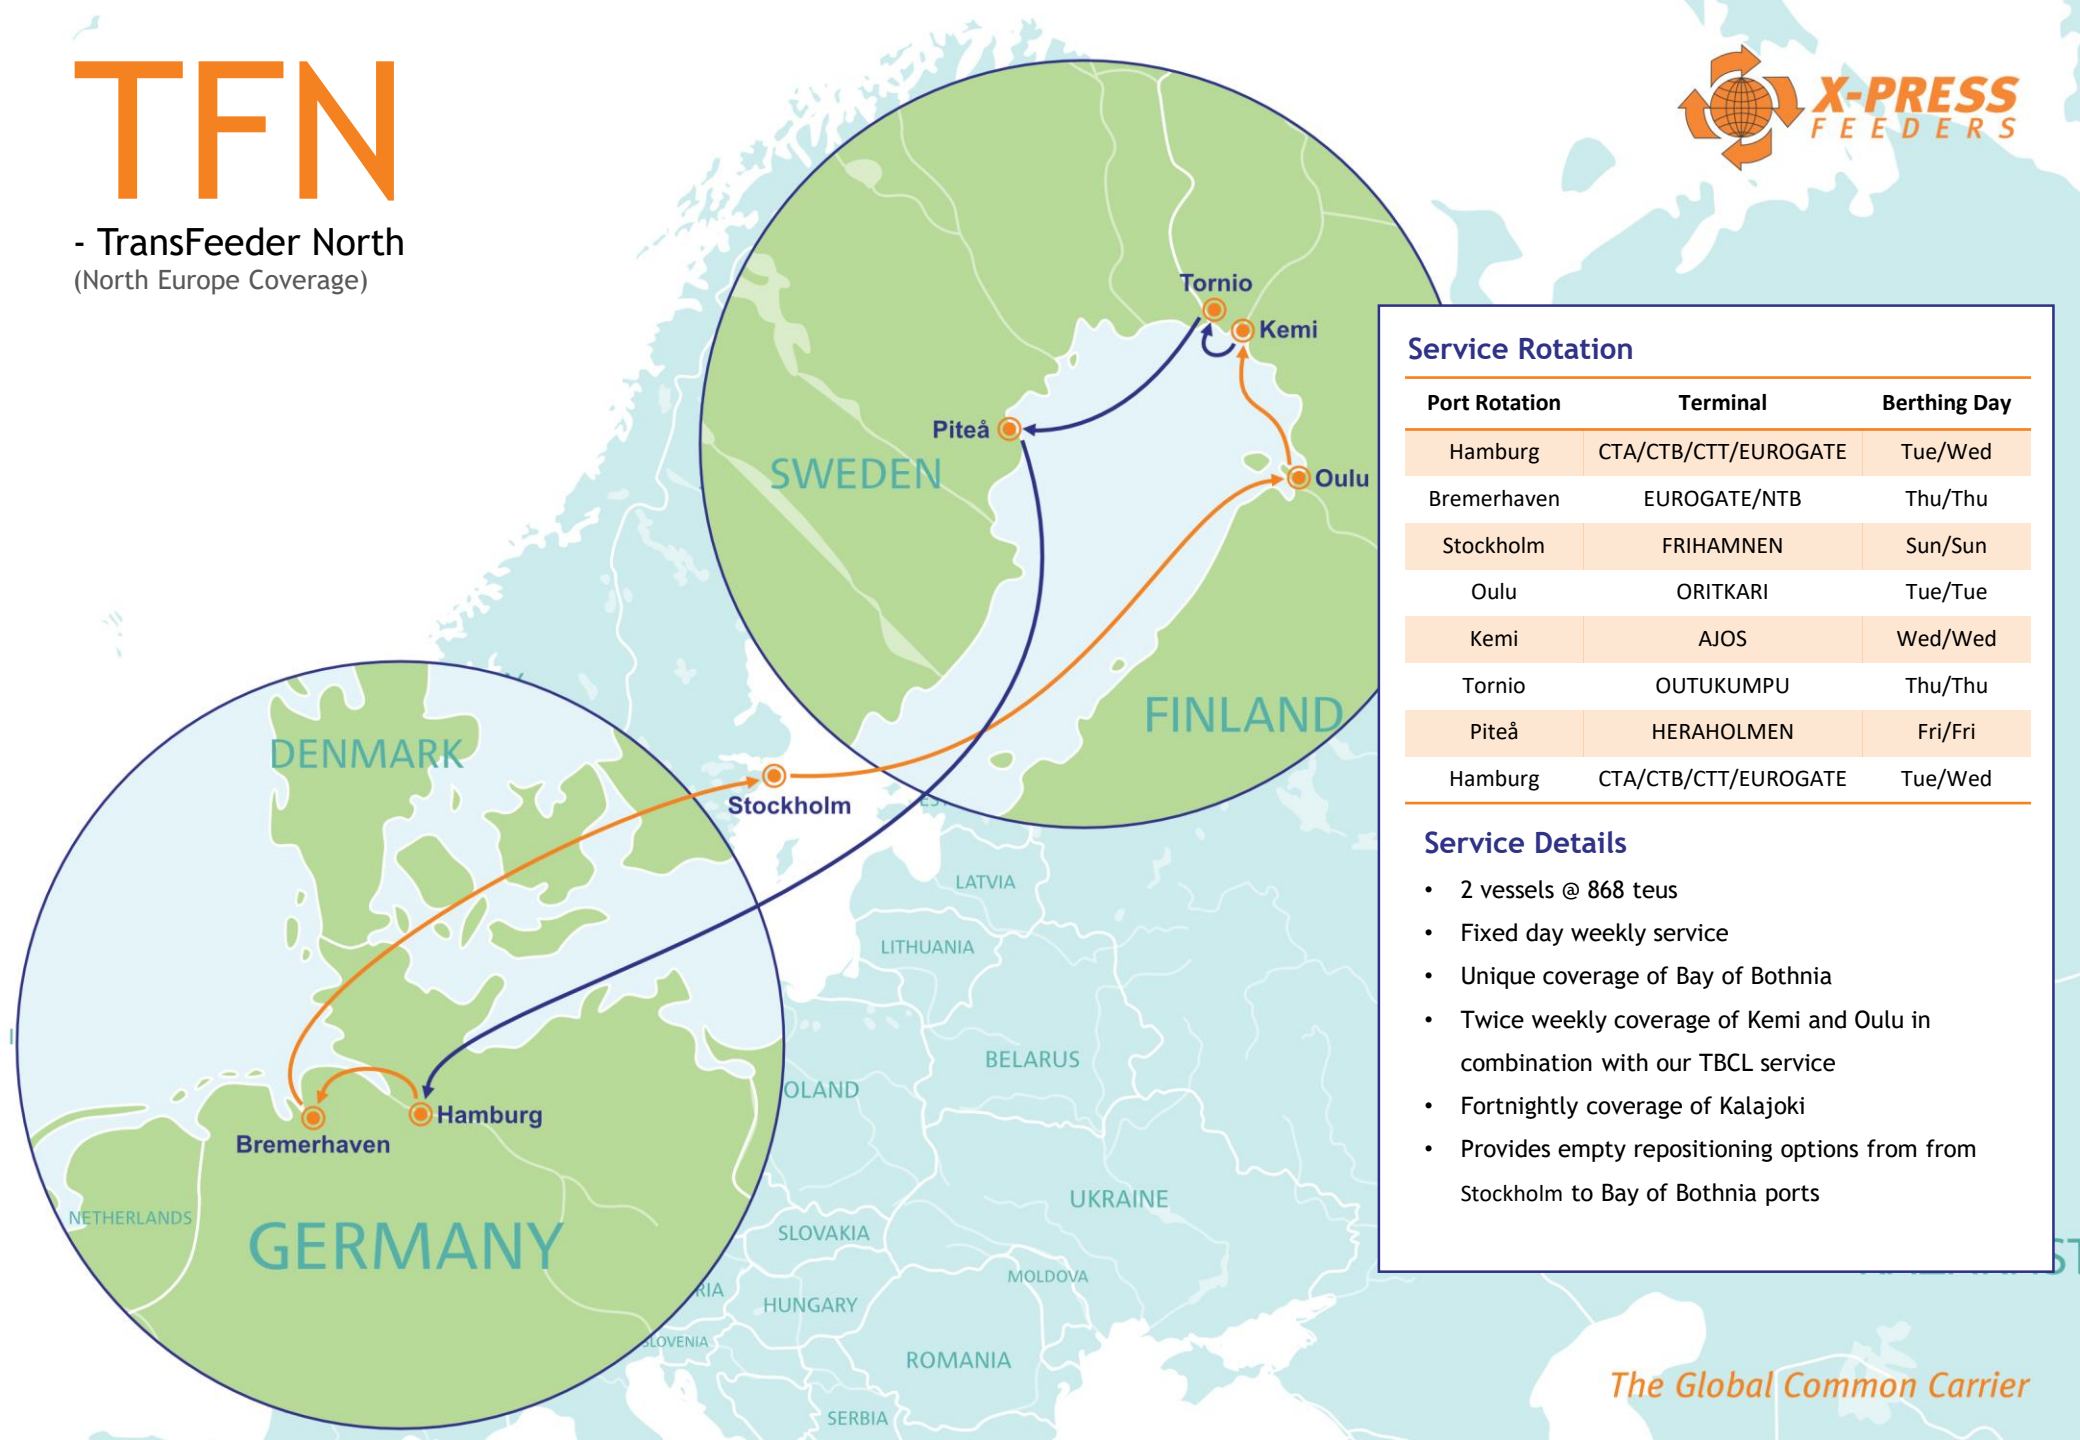

TFN

- TransFeeder North
(North Europe Coverage)

Service Rotation

Port Rotation	Terminal	Berthing Day
Hamburg	CTA/CTB/CTT/EUROGATE	Tue/Wed
Bremerhaven	EUROGATE/NTB	Thu/Thu
Stockholm	FRIHAMNEN	Sun/Sun
Oulu	ORITKARI	Tue/Tue
Kemi	AJOS	Wed/Wed
Tornio	OUTUKUMPU	Thu/Thu
Piteå	HERAHOLMEN	Fri/Fri
Hamburg	CTA/CTB/CTT/EUROGATE	Tue/Wed

Service Details

- 2 vessels @ 868 teus
- Fixed day weekly service
- Unique coverage of Bay of Bothnia
- Twice weekly coverage of Kemi and Oulu in combination with our TBCL service
- Fortnightly coverage of Kalajoki
- Provides empty repositioning options from from Stockholm to Bay of Bothnia ports

TFN - TransFeeder North (North Europe Coverage)

POD \ POL	Hamburg	Bremerhaven	Stockholm	Oulu	Kemi	Tornio	Piteå
Hamburg		x	9	7	6	5	4
Bremerhaven	1		11	9	8	7	5
Stockholm	4	3		x	x	x	x
Oulu	6	5	2		x	x	x
Kemi	7	6	3	1		x	x
Tornio	8	7	4	2	1		x
Piteå	9	8	5	3	2	1	