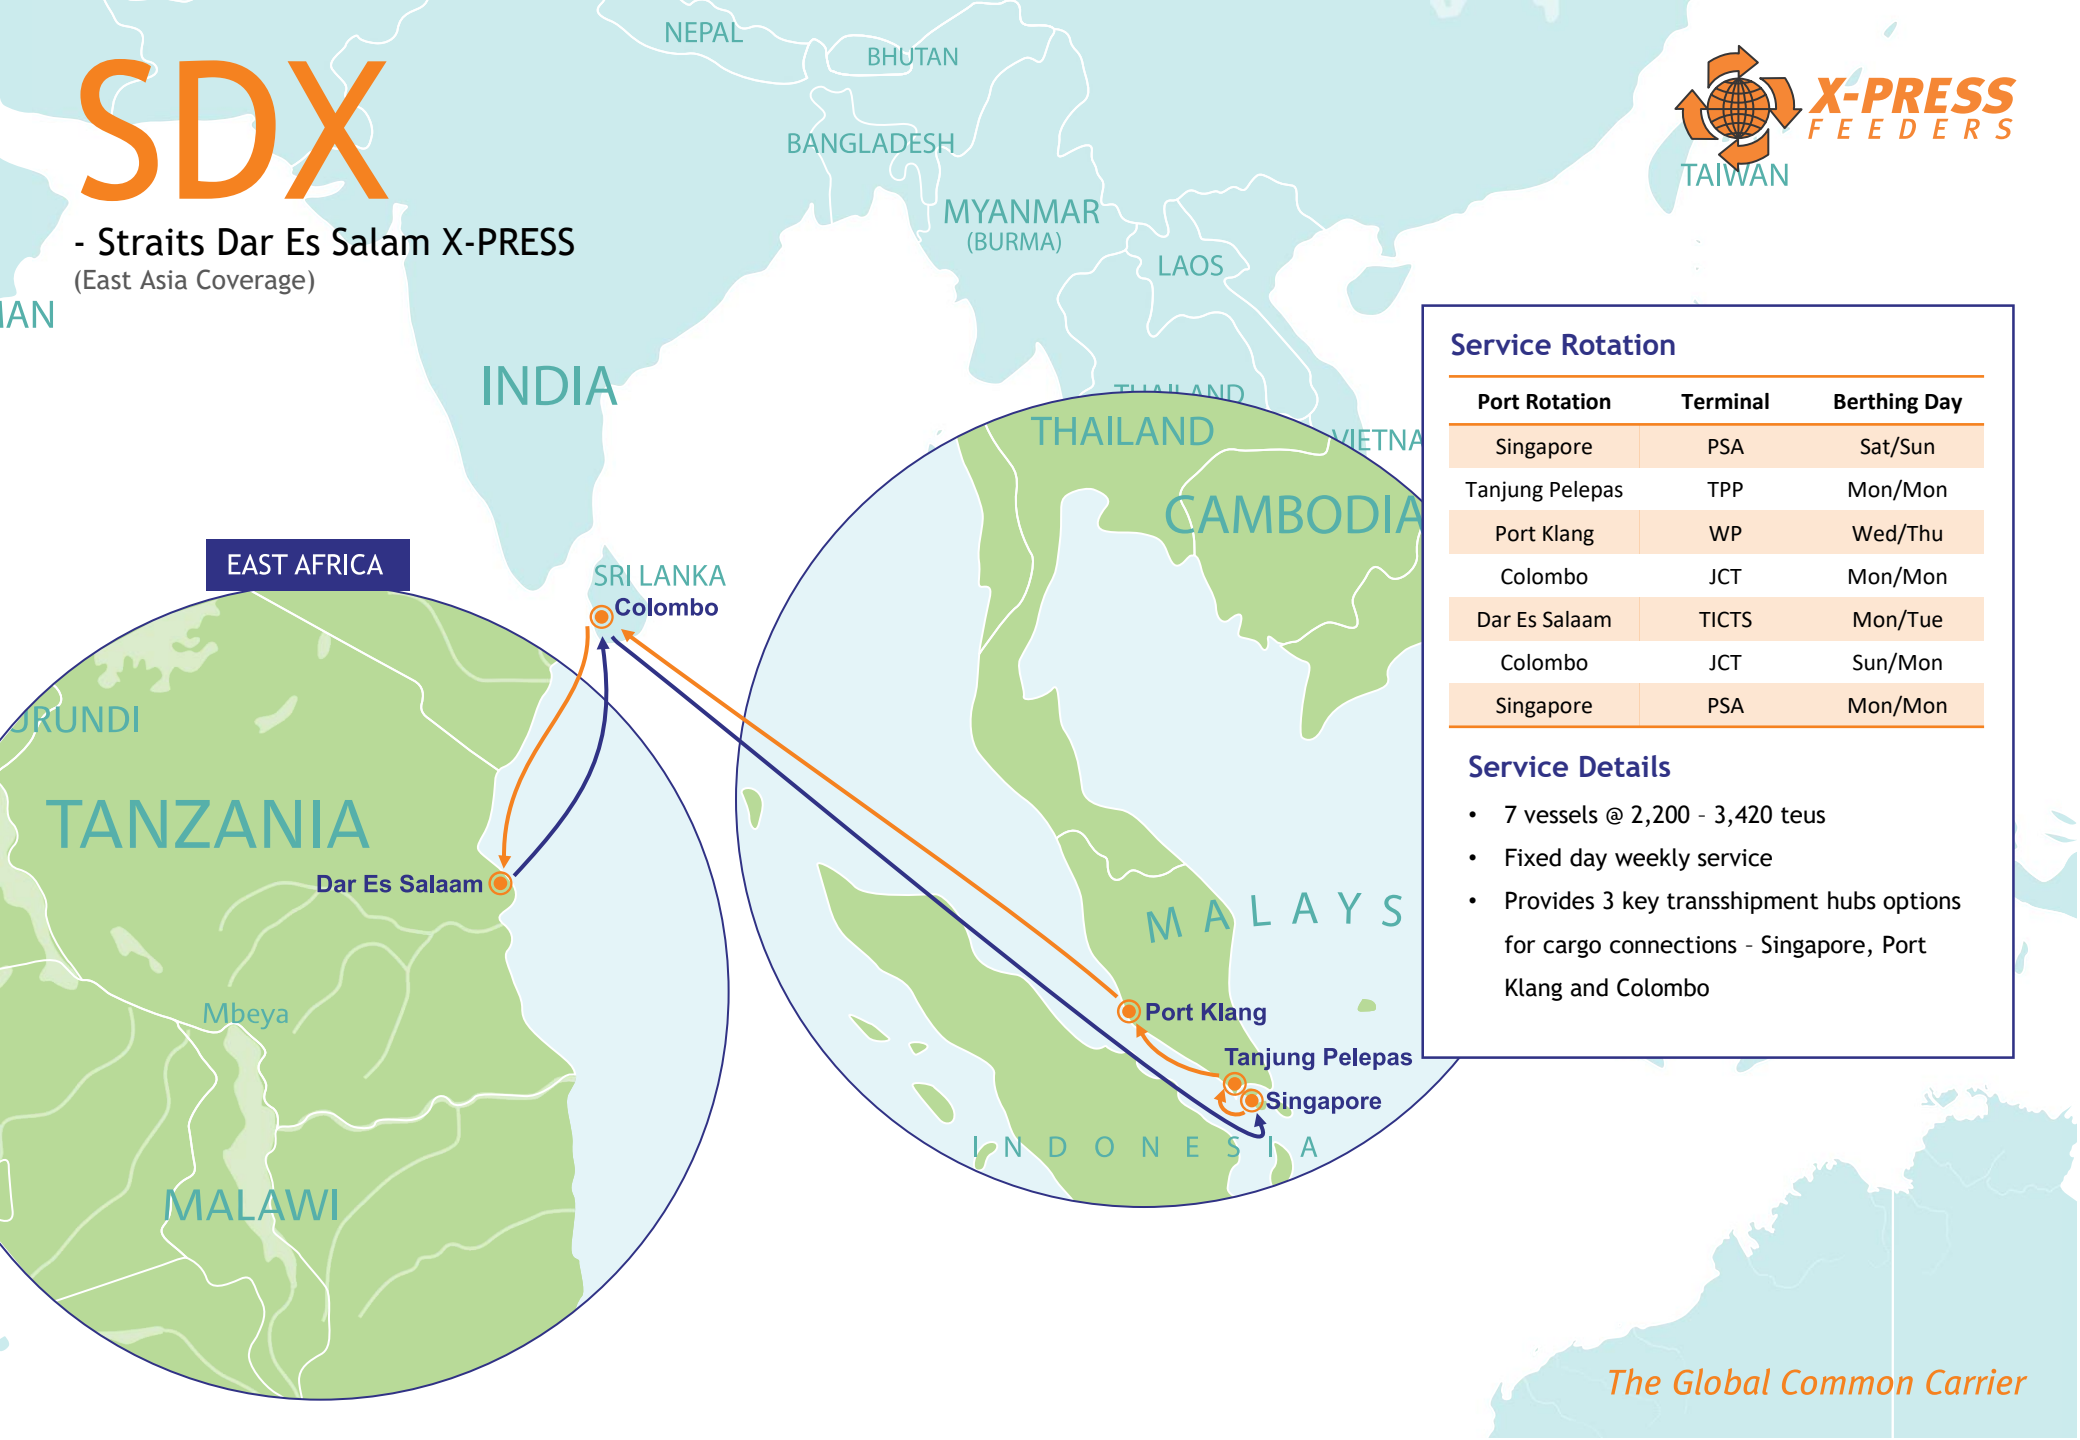

SDX

- Straits Dar Es Salam X-PRESS
(East Asia Coverage)

Service Rotation

Port Rotation	Terminal	Berthing Day
Singapore	PSA	Sat/Sun
Tanjung Pelepas	TPP	Mon/Mon
Port Klang	WP	Wed/Thu
Colombo	JCT	Mon/Mon
Dar Es Salaam	TICTS	Mon/Tue
Colombo	JCT	Sun/Mon
Singapore	PSA	Mon/Mon

Service Details

- 7 vessels @ 2,200 - 3,420 teus
- Fixed day weekly service
- Provides 3 key transshipment hubs options for cargo connections - Singapore, Port Klang and Colombo

SDX - Straits Dar es Salam X-PRESS (East Asia Coverage)

POD \ POL	Singapore	Tanjung Pelepas	Port Klang	Colombo	Dar Es Salaam	Colombo
Singapore				6	26	
Tanjung Pelepas	2			8	28	
Port Klang	4	2		10	30	
Colombo	9	7	5		20	
Dar Es Salaam	23	21	19	14		
Colombo						