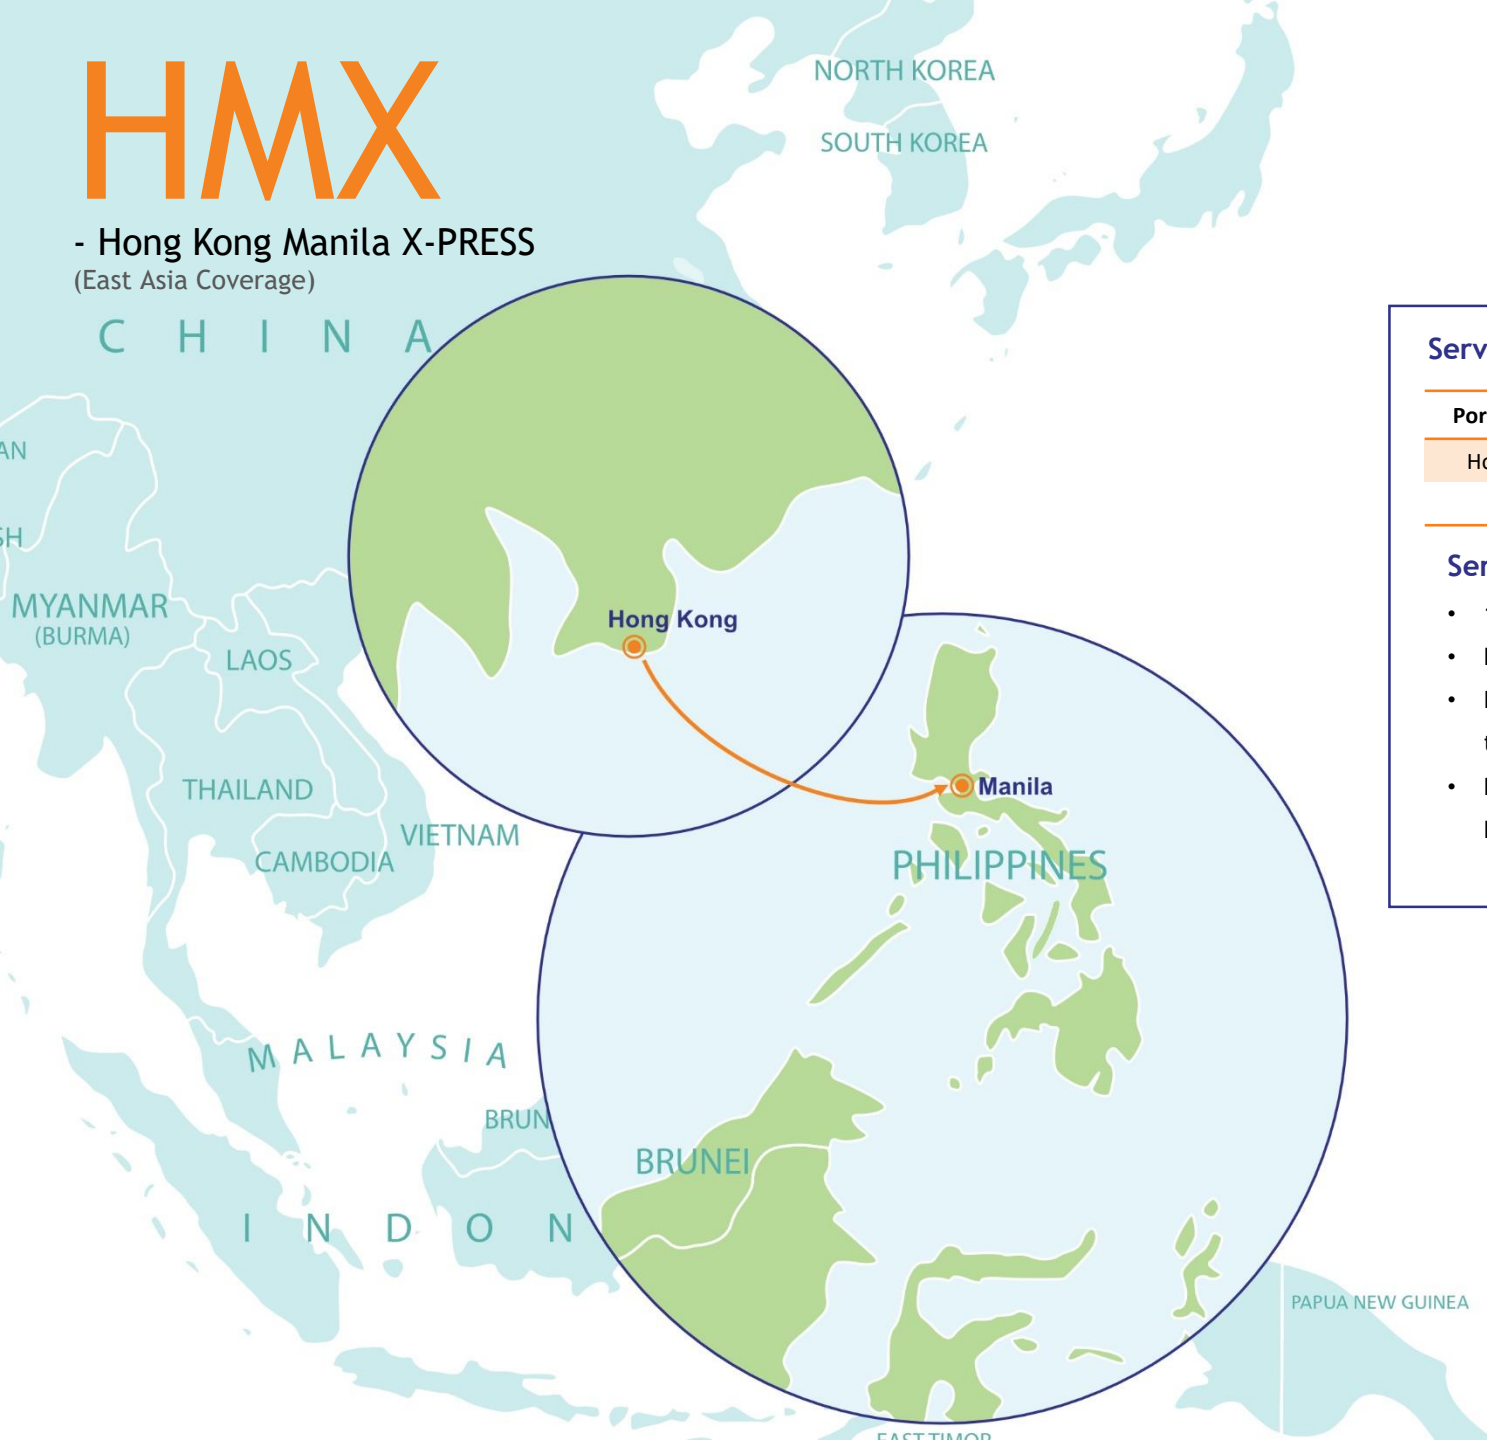

HMX

- Hong Kong Manila X-PRESS
(East Asia Coverage)

Service Rotation

Port Rotation	Terminal	Berthing Day
Hong Kong	HIT	Fri/Sat
Manila	NH	Mon/Wed

Service Details

- 1 vessel @ 4,578 tues
- Fixed day weekly service
- Reliable direct shuttle covering Hong Kong to Manila
- Provides both Manila North and South Harbour calls

The Global Common Carrier

HMX - Hong Kong Manila X-PRESS (East Asia Coverage)

POD \ POL	Hong Kong	Manila
Hong Kong		2
Manila	2	