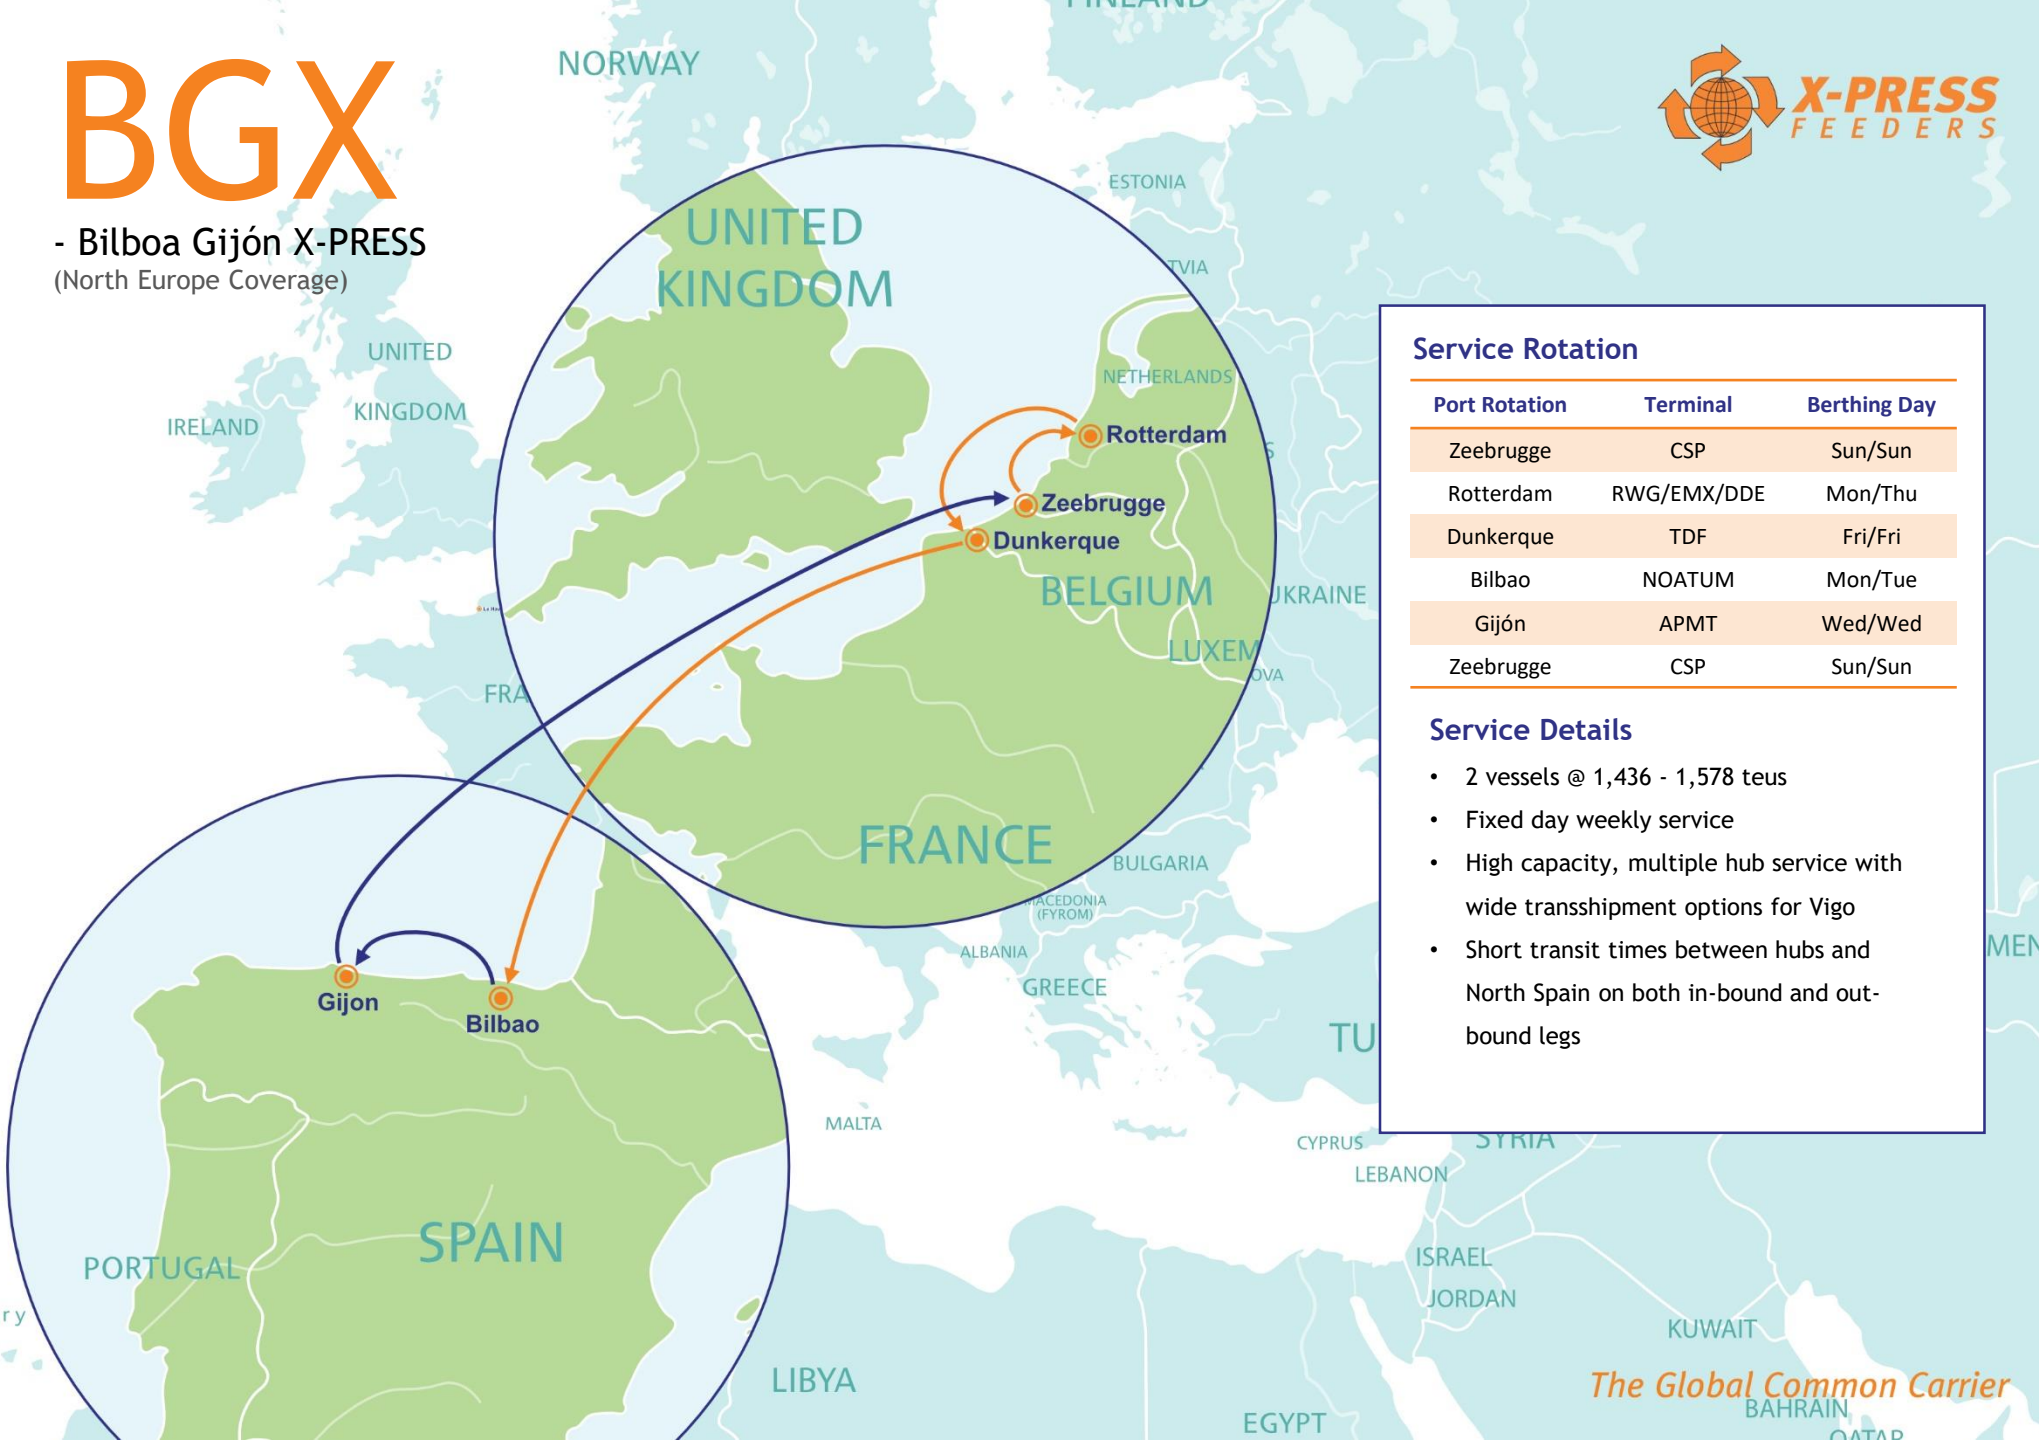

BGX

- Bilboa Gijón X-PRESS
(North Europe Coverage)

Service Rotation

Port Rotation	Terminal	Berthing Day
Zeebrugge	CSP	Sun/Sun
Rotterdam	RWG/EMX/DDE	Mon/Thu
Dunkerque	TDF	Fri/Fri
Bilbao	NOATUM	Mon/Tue
Gijón	APMT	Wed/Wed
Zeebrugge	CSP	Sun/Sun

Service Details

- 2 vessels @ 1,436 - 1,578 teus
- Fixed day weekly service
- High capacity, multiple hub service with wide transshipment options for Vigo
- Short transit times between hubs and North Spain on both in-bound and out-bound legs

BGX - Bilboa Gijón X-PRESS (North Europe Coverage)

POL \ POD	Zeebrugge	Rotterdam	Dunkerque	Bilbao	Gijón
Zeebrugge		13	9	5	4
Rotterdam	1		10	6	5
Dunkerque	4	1		10	9
Bilbao	8	3	2		13
Gijón	10	5	4	1	