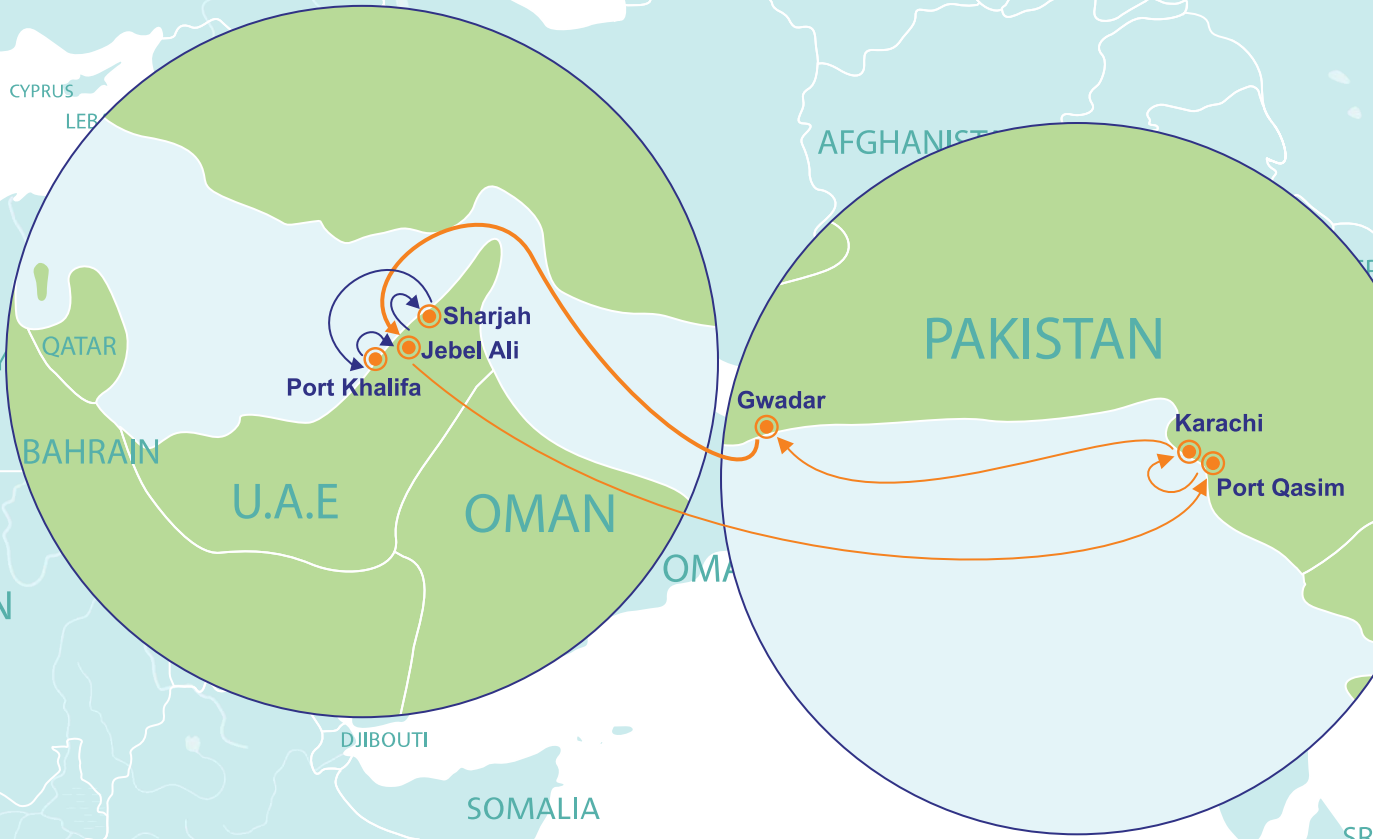

## - Karachi Gwadar Sharjah X-PRESS

(West Asia Coverage)

### Service Rotation

Port Rotation	Terminal	Berthing Day
Jebel Ali	DPW	Tue/Wed
Port Qasim	PORT QASIM	Sat/Sat
Karachi	KICT	Sun/Mon
Gwadar	COS	Tue/Tue
Jebel Ali	DPW	Thu/Fri
Sharjah	SCT	Sat/Sun
Khalifa	ADT	Mon/Mon
Jebel Ali	DPW	Tue/Wed

### Service Details

- 2 vessels @ 1,725 - 2,770 teus
- Fixed day weekly service
- Good availability of reefer plugs
- Fast transit from Jebel Ali to Pakistan
- Provides connections to two transshipment hubs (Jebel Ali & Khalifa)
- Direct service from Sharjah to Pakistan

# KGS - Karachi Gwadar Sharjah X-PRESS (West Asia Coverage)

POD \ POL	Jebel Ali	Port Qasim	Karachi	Gwadar	Jebel Ali	Sharjah	Khalifa
Jebel Ali		2.2	2.9	3.8		0.17	1.46
Port Qasim	4.7		0.1	1	4.7	5.17	6.46
Karachi	3.6	14.1					
Gwadar	3.3	12.1					
Jebel Ali							
Sharjah	0.1	3.9					
Khalifa	1.5	6.3					