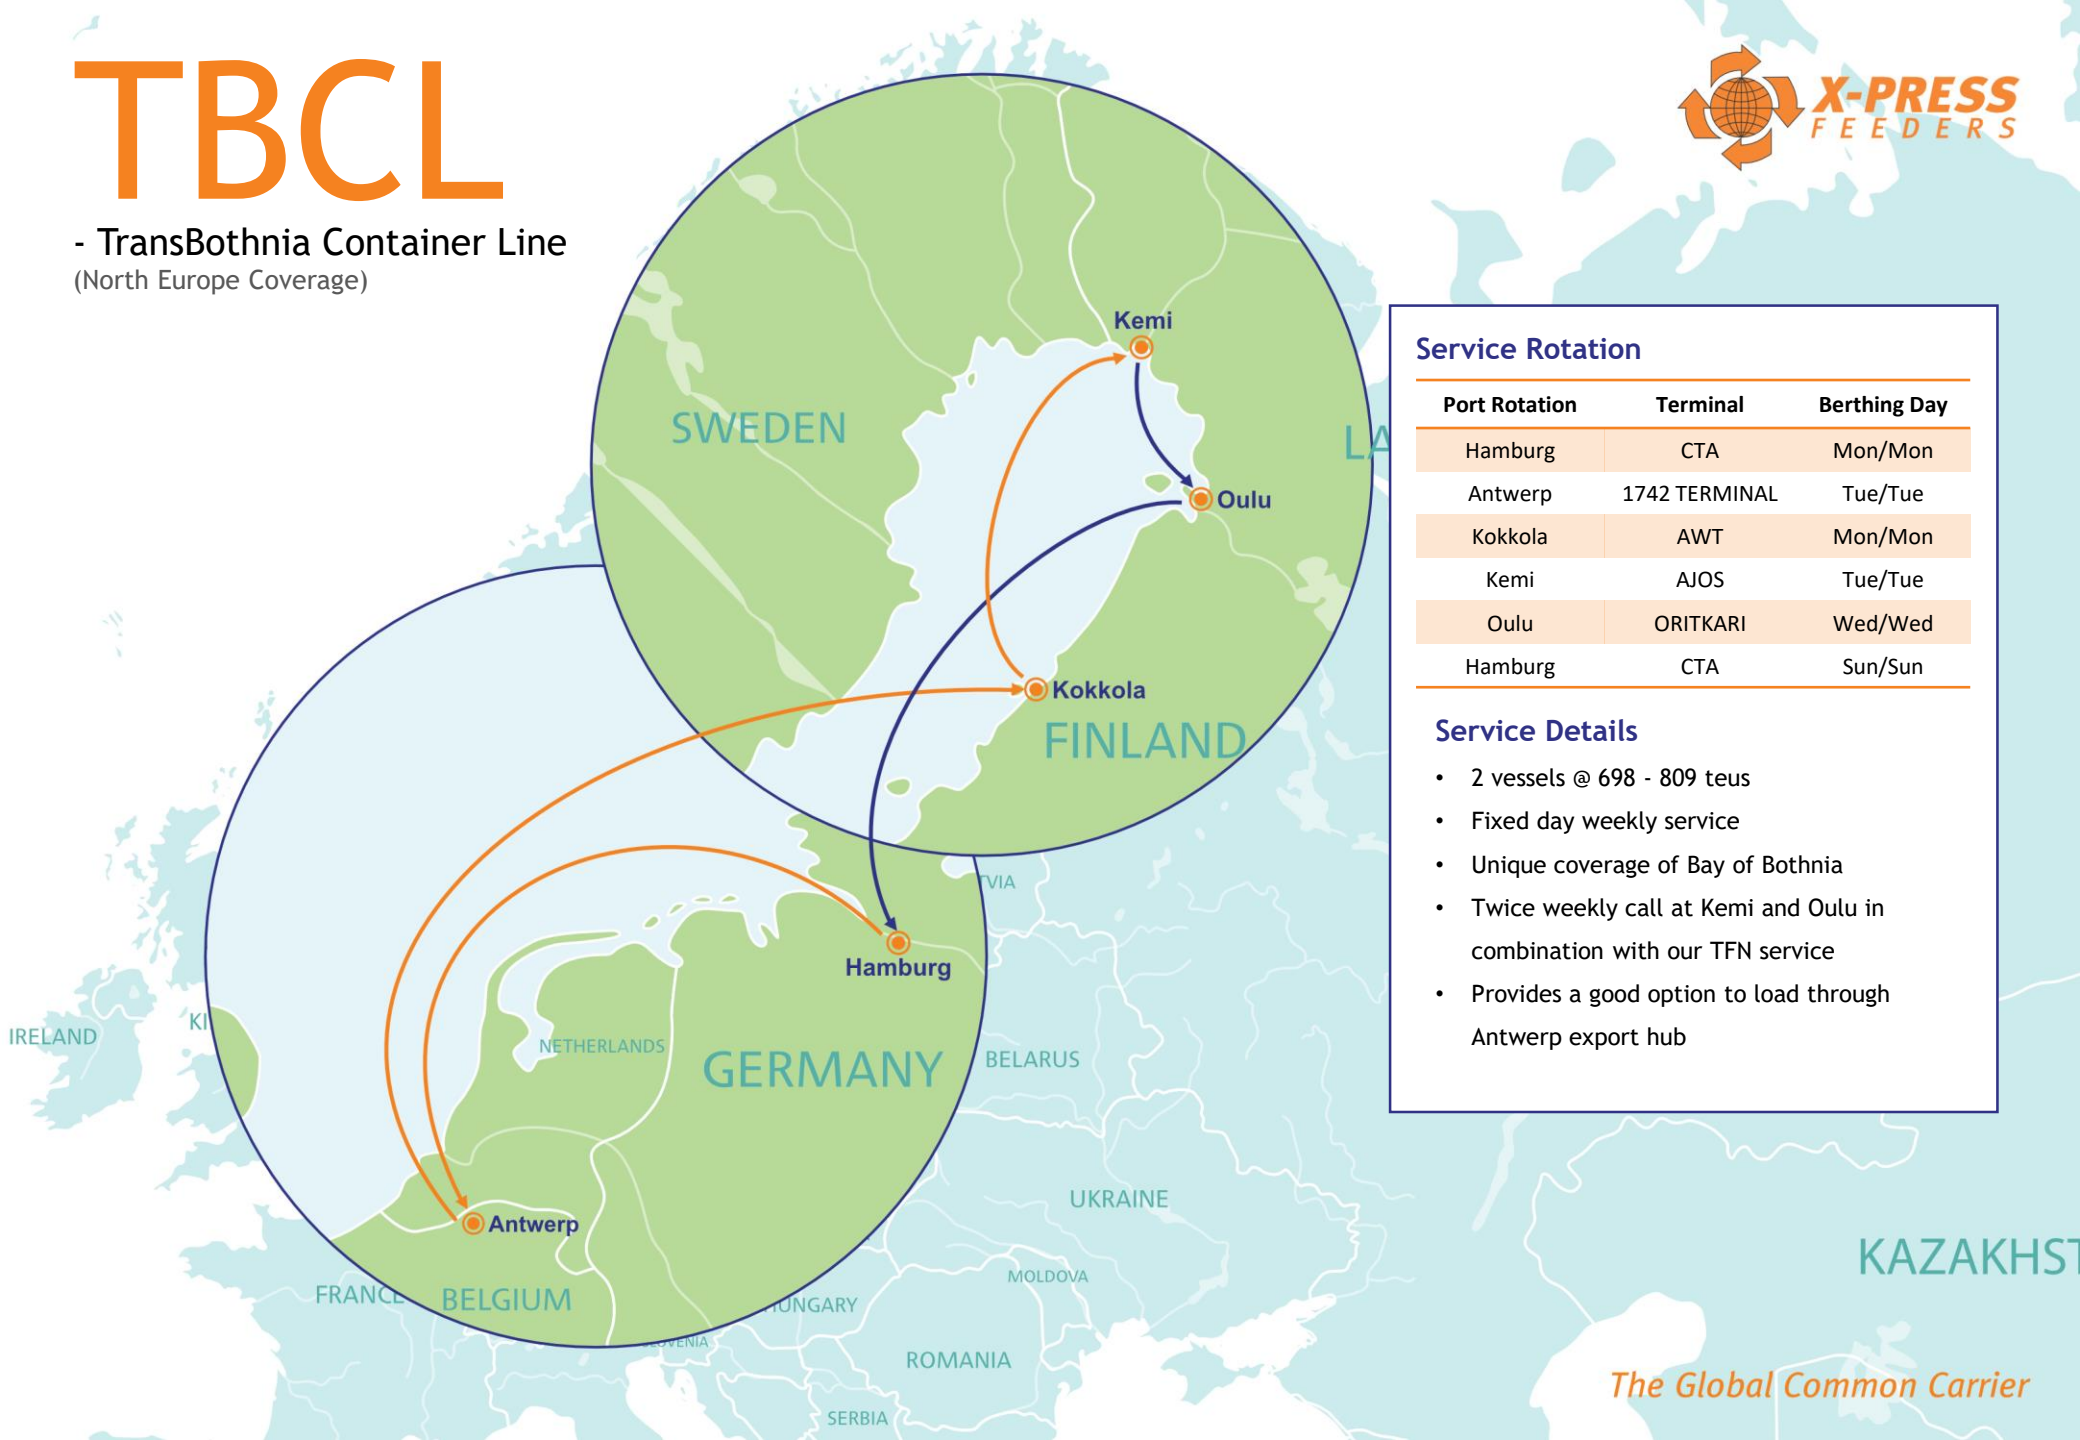

TBCL

- TransBothnia Container Line
(North Europe Coverage)

Service Rotation

Port Rotation	Terminal	Berthing Day
Hamburg	CTA	Mon/Mon
Antwerp	1742 TERMINAL	Tue/Tue
Kokkola	AWT	Mon/Mon
Kemi	AJOS	Tue/Tue
Oulu	ORITKARI	Wed/Wed
Hamburg	CTA	Sun/Sun

Service Details

- 2 vessels @ 698 - 809 teus
- Fixed day weekly service
- Unique coverage of Bay of Bothnia
- Twice weekly call at Kemi and Oulu in combination with our TFN service
- Provides a good option to load through Antwerp export hub

TBCL - TransBothnia Container Line (North Europe Coverage)

POD \ POL	Hamburg	Antwerp	Kokkola	Kemi	Oulu
Hamburg		1	7	6	5
Antwerp	1		8	7	6
Kokkola	7	6		x	x
Kemi	8	7	1		x
Oulu	9	8	2	1	