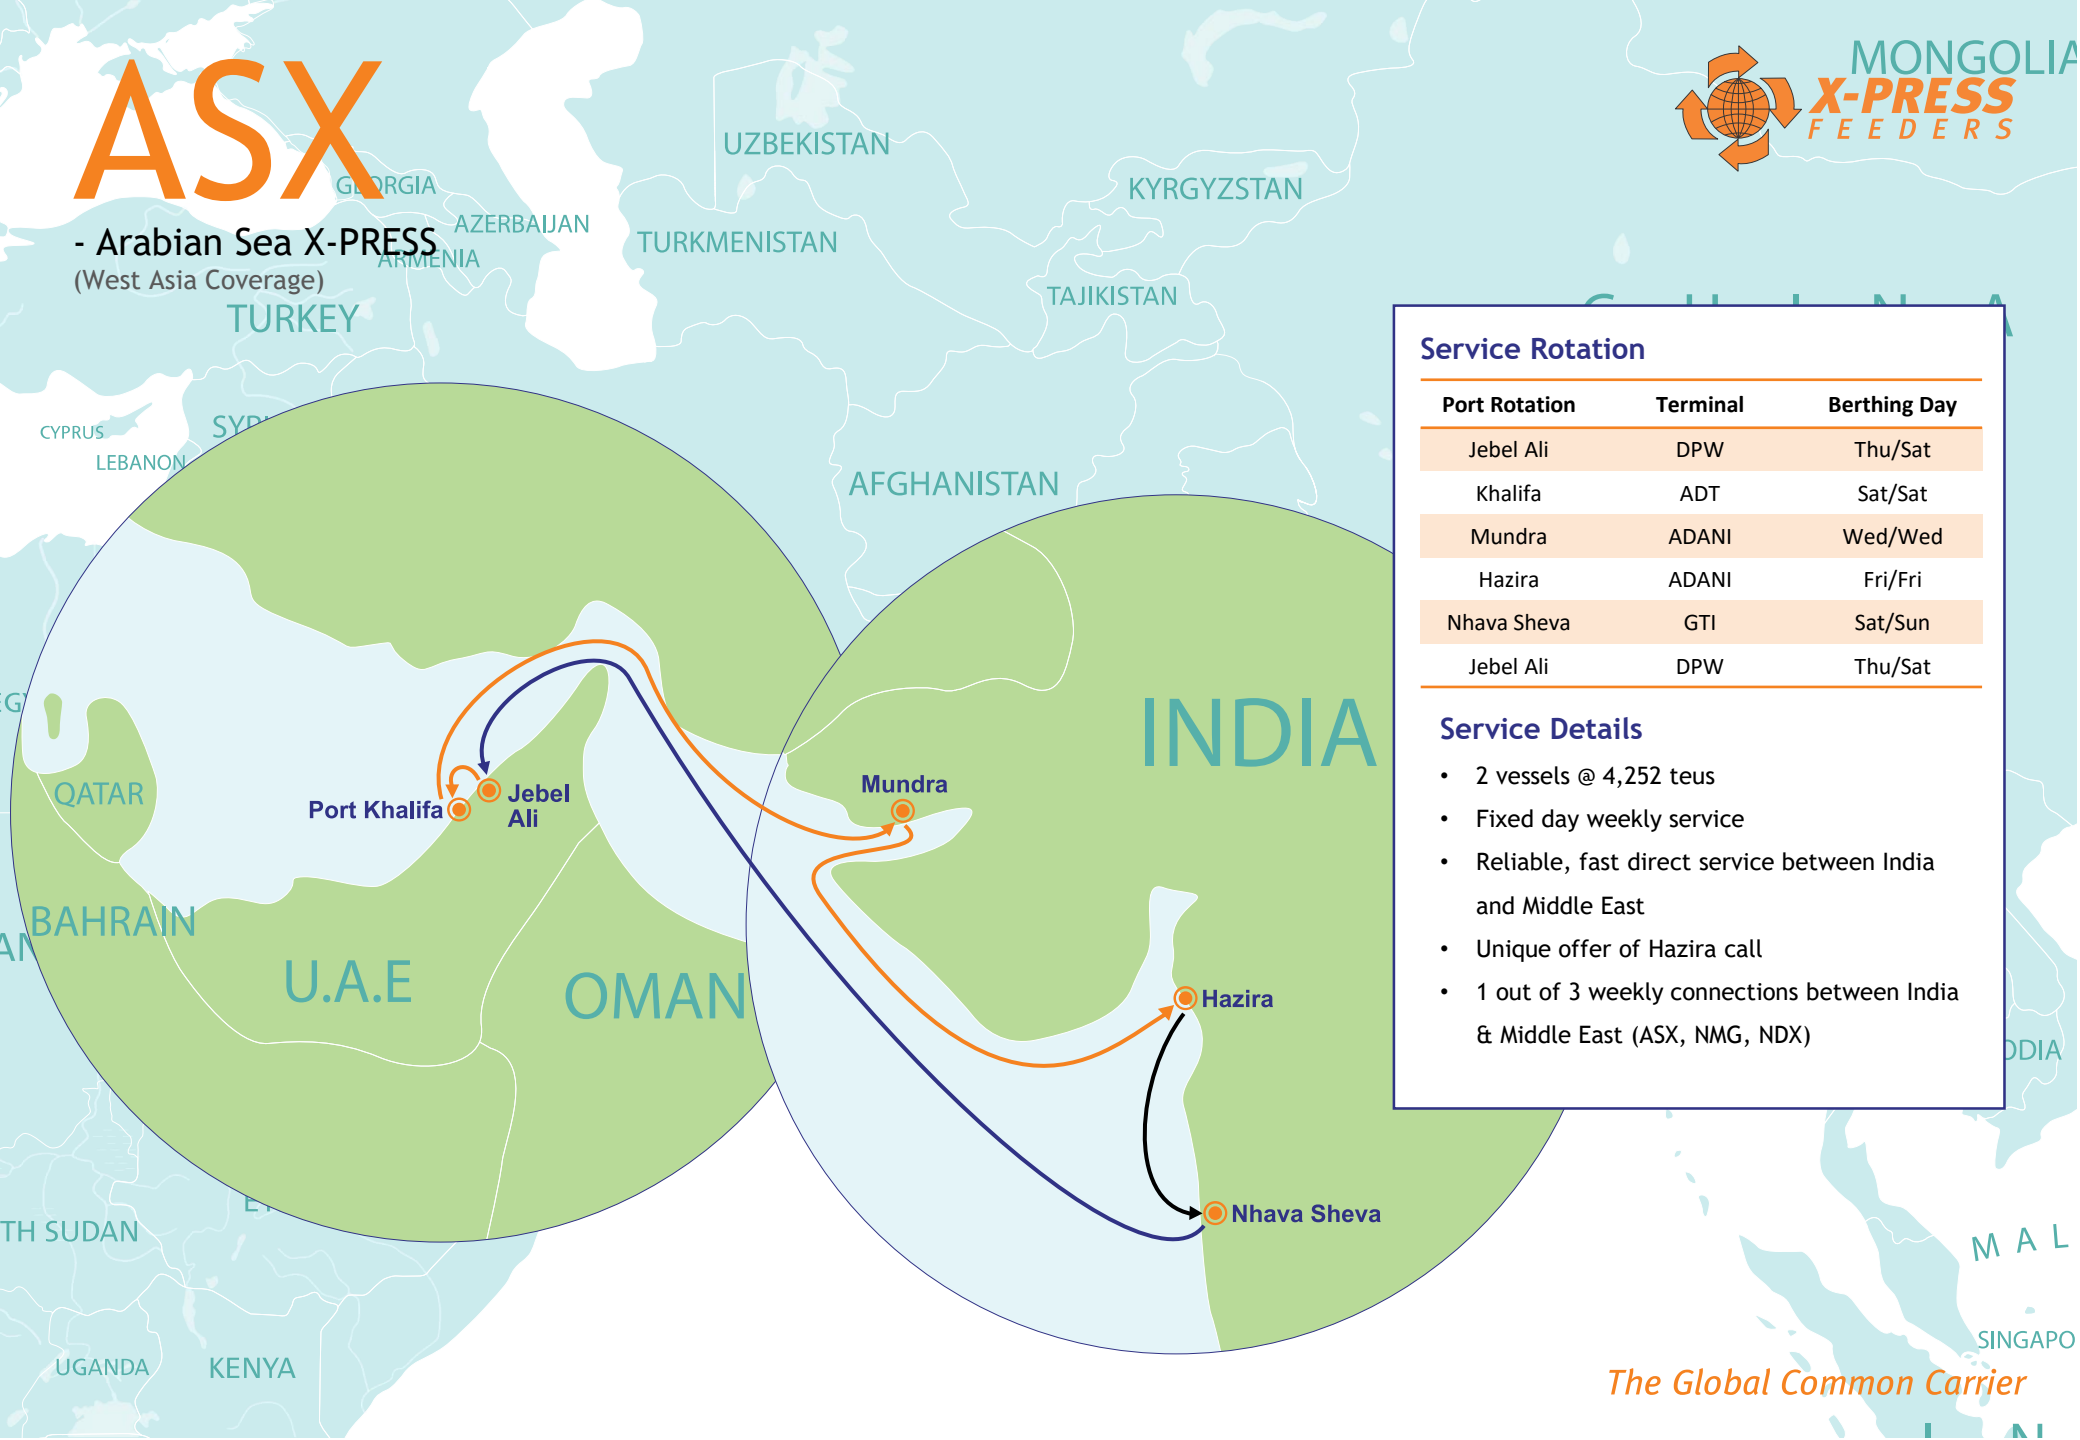

ASX

- Arabian Sea X-PRESS
(West Asia Coverage)

Service Rotation

Port Rotation	Terminal	Berthing Day
Jebel Ali	DPW	Thu/Sat
Khalifa	ADT	Sat/Sat
Mundra	ADANI	Wed/Wed
Hazira	ADANI	Fri/Fri
Nhava Sheva	GTI	Sat/Sun
Jebel Ali	DPW	Thu/Sat

Service Details

- 2 vessels @ 4,252 teus
- Fixed day weekly service
- Reliable, fast direct service between India and Middle East
- Unique offer of Hazira call
- 1 out of 3 weekly connections between India & Middle East (ASX, NMG, NDX)

The Global Common Carrier

ASX - Arabian Sea X-PRESS (West Asia Coverage)

POD \ POL	Jebel Ali	Khalifa	Mundra	Hazira	Nhava Sheva
Jebel Ali		4 Hrs	66 Hrs	78 Hrs	82 Hrs
Khalifa	3 Hrs		68 Hrs	80 Hrs	85 Hrs
Mundra	61 Hrs	67 Hrs		24 Hrs	28 Hrs
Hazira	78 Hrs	80 Hrs	24 Hrs		11 Hrs
Nhava Sheva	82 Hrs	85 Hrs	28 Hrs	11 Hrs	